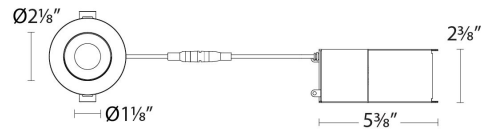

LINE DRAWING