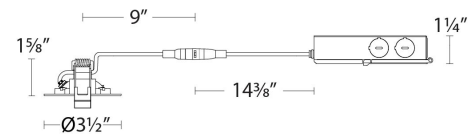

LINE DRAWING