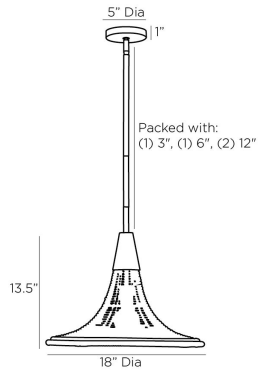

ARTERIOS

NICOLA PENDANT

45203
H: 20.5 IN, Dia: 18.00 IN
Natural Rattan
Contract Suitable As Is

The Nicola presents a traditional trumpet-like silhouette in organic form. The transparency of the lightweight, natural pencil rattan shade offers ample light to its surroundings and delivers an airy aesthetic. This single-light pendant is suspended by antique brass steel and topped with a matching finial. e. Rattan will vary. Additional pipe available (PIPE-506).

APPEARANCE

Material	Rattan, Steel
Finish	Antique Brass, Natural
Finish Will Vary	true
Top Coat/Sealant	false

DIMENSIONS

Pendant	H: 13.5 IN, Dia: 18.00 IN
Minimum Hanging Height	20.5 IN
Maximum Hanging Height	44.5 IN
Canopy	H: 1 IN, Dia: 5.00 IN

WIRING

Rating	Indoor Only
Cord	10 FT, Clear/Silver, SVT
Socket	1, Type A - E26
Photographed Bulb	3" Frosted Globe Bulb
Maximum Watt	60
Voltage	110-120 V

CERTIFICATIONS

Certifications	Mexico Australia, European Union, United Arab Emirates, United States, Canada

COMPLIANCY

UL/ETL	Yes
CB	Yes
RoHS	true

SHIPPING

Product Weight	5 LBS
Gross Weight 1	8.8 LBS
Shipping Box 1	H: 18.3 IN, L: 18.3 IN, W: 15 IN
Shipping Box 2	H: 0 IN, L: 0 IN, W: 0 IN
Shipping Box 3	H: 0

REPLACEMENT PARTS

Replacement Part 1	PIPE-506
Replacement Part 1 Dim	(1) 3", (1) 6", (1) 12"
Replacement Part 2	CANOPY-592
Replacement Part 2 Dim	1" x 5" Dia

CONTRACT

Contract Suitable	true