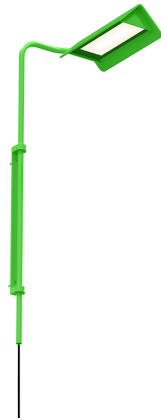

**SONNEMAN**  
A WAY OF LIGHT

**morii™** Right LED Wall Lamp

**2833.05**

#### DIMENSIONS

Height	25.25"
Width	9.75"
Switch Type	4-Step Touch Dimmer"

#### SHADE 1

Quantity	1
Color	Satin Green
Material	Aluminum
Height	2"
Diameter	8