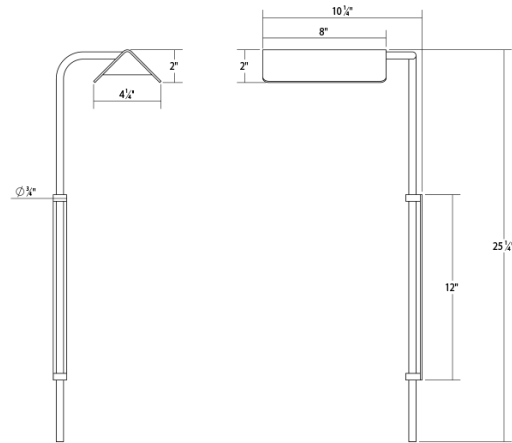

#### DIMENSIONS

Height	25.25"
Width	9.75"
Switch Type	4-Step Touch Dimmer"

#### SHADE 1

Quantity	1
Color	Satin Green
Material	Aluminum
Height	2"
Diameter	8