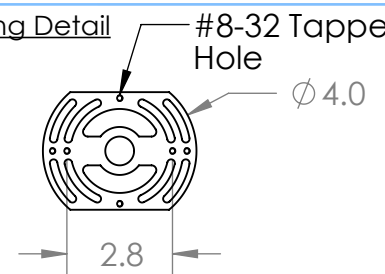

Collection: IRONWOOD

Product #: CSB0032-0A

ELECTRICAL OPTIONS				
Product #	Electrical Type	Bulb Type	Wattage	Socket Type
CSB0032-0A-XX-XX-E2	Incandescent	A19	60	Medium E26
CSB0032-0A-XX-XX-G2	Flourescent	CFL/LED RETRO	13	GU-24

Bulbs Not Included

Visit hammertonstudio.com for product options and specifications.

3/22/2022 (B)

Mounting Packet: U	Electrical Type: SEE TABLE
Approximate lbs.: 5	Bulb Qty: 1 Bulb Type: SEE TABLE
Finish: SEE WEB SITE FOR OPTIONS	Wattage: SEE TABLE Voltage: 120
Top Diffuser: OPEN	Socket Type: SEE TABLE
Bottom Diffuser: CLOSED METAL	UL Location: DRY

Mounting Detail

MOUNTS DIRECTLY TO J-BOX

All fixtures created by Hammerton are handcrafted by artisans. Dimensions may vary up to 7/8".

© Copyright 2022. All rights in design, detail or invention of this drawing are reserved as the property of Hammerton. Any imitation or adaptation without written consent is strictly prohibited.