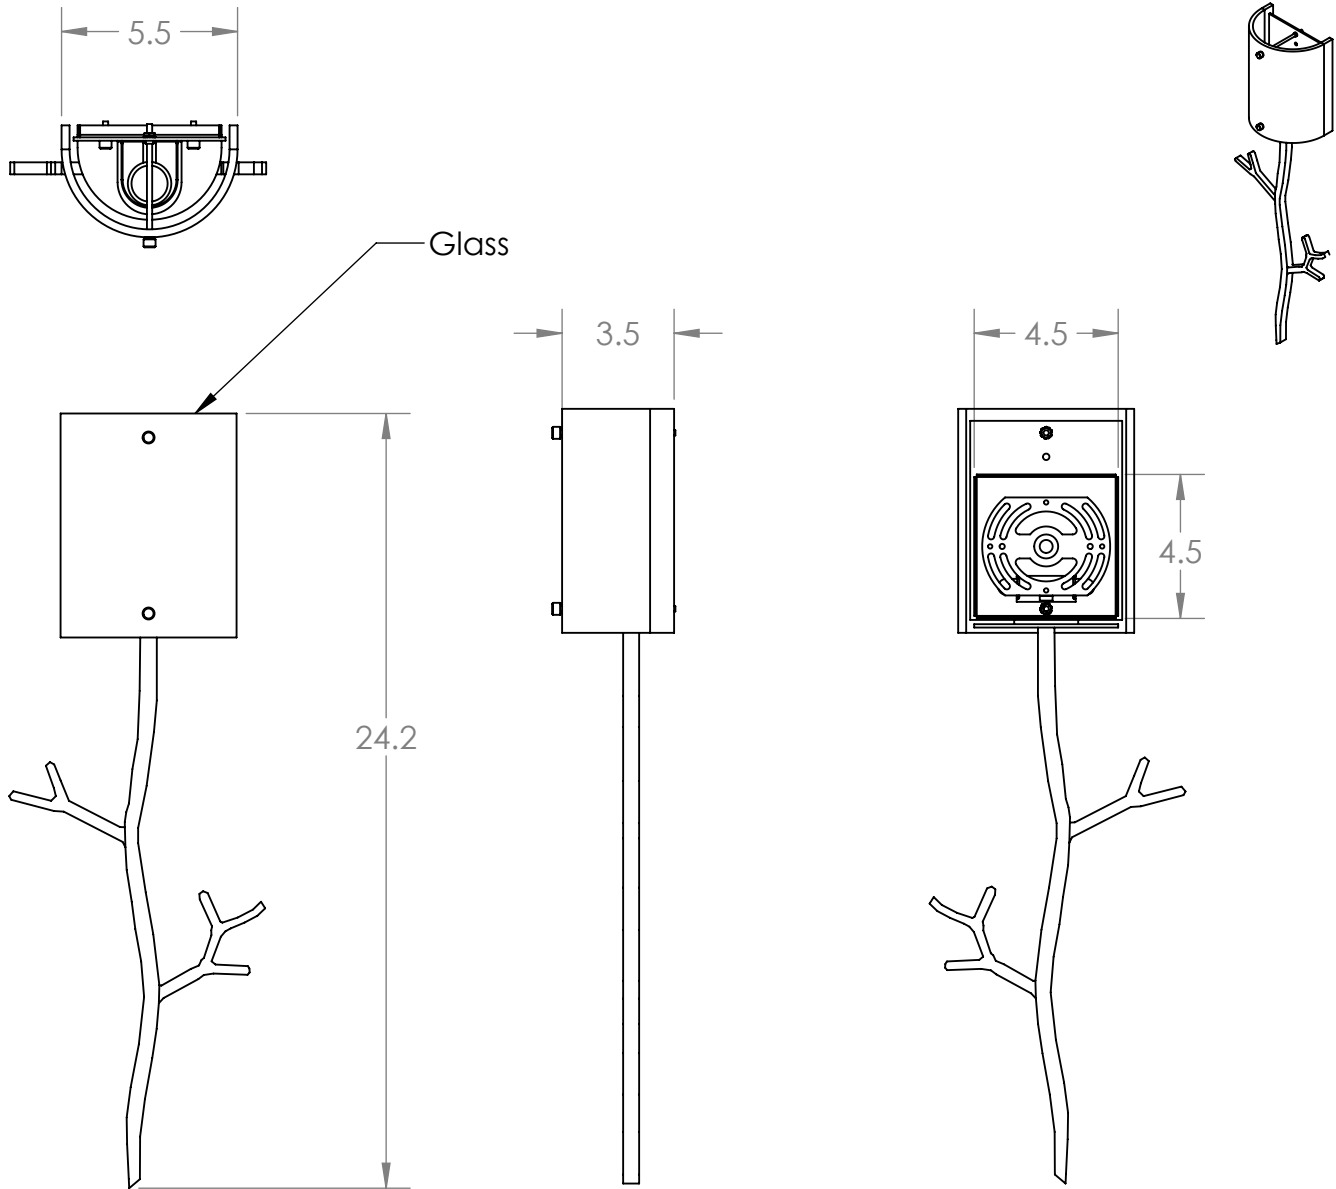

Collection: IRONWOOD

Product #: CSB0032-0A

ELECTRICAL OPTIONS				
Product #	Electrical Type	Bulb Type	Wattage	Socket Type
CSB0032-0A-XX-XX-E2	Incandescent	A19	60	Medium E26
CSB0032-0A-XX-XX-G2	Flourescent	CFL/LED RETRO	13	GU-24

Bulbs Not Included

Visit hammertonstudio.com for product options and specifications.

3/22/2022 (B)

Mounting Packet: U	Electrical Type: SEE TABLE
Approximate lbs.: 5	Bulb Qty: 1 Bulb Type: SEE TABLE
Finish: SEE WEB SITE FOR OPTIONS	Wattage: SEE TABLE Voltage: 120
Top Diffuser: OPEN	Socket Type: SEE TABLE
Bottom Diffuser: CLOSED METAL	UL Location: DRY

Mounting Detail

MOUNTS DIRECTLY TO J-BOX

All fixtures created by Hammerton are handcrafted by artisans. Dimensions may vary up to 7/8".

© Copyright 2022. All rights in design, detail or invention of this drawing are reserved as the property of Hammerton. Any imitation or adaptation without written consent is strictly prohibited.