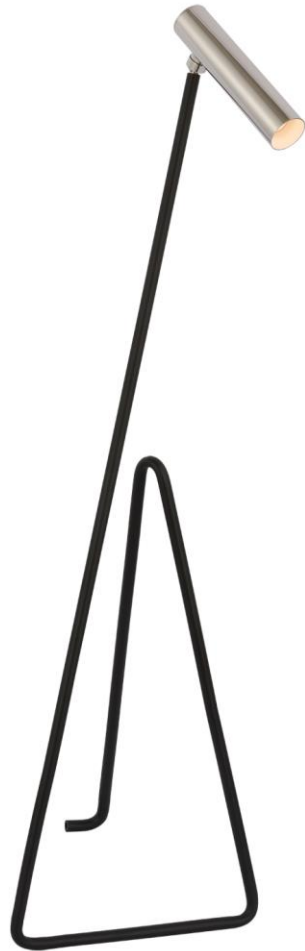

TEAR SHEET

Flesso Small Floor Lamp

Item # KW 1430BLK/PN

Designer: Kelly Wearstler

Height: 46"

Width: 13"

Extension: 10.25"

Base: 10.25" x 13" Decorative

Finishes: BLK/AB, BLK/PN

Socket: Dedicated LED w/ Dimmer

Wattage: 15w (1200lm)

Note: UL Only