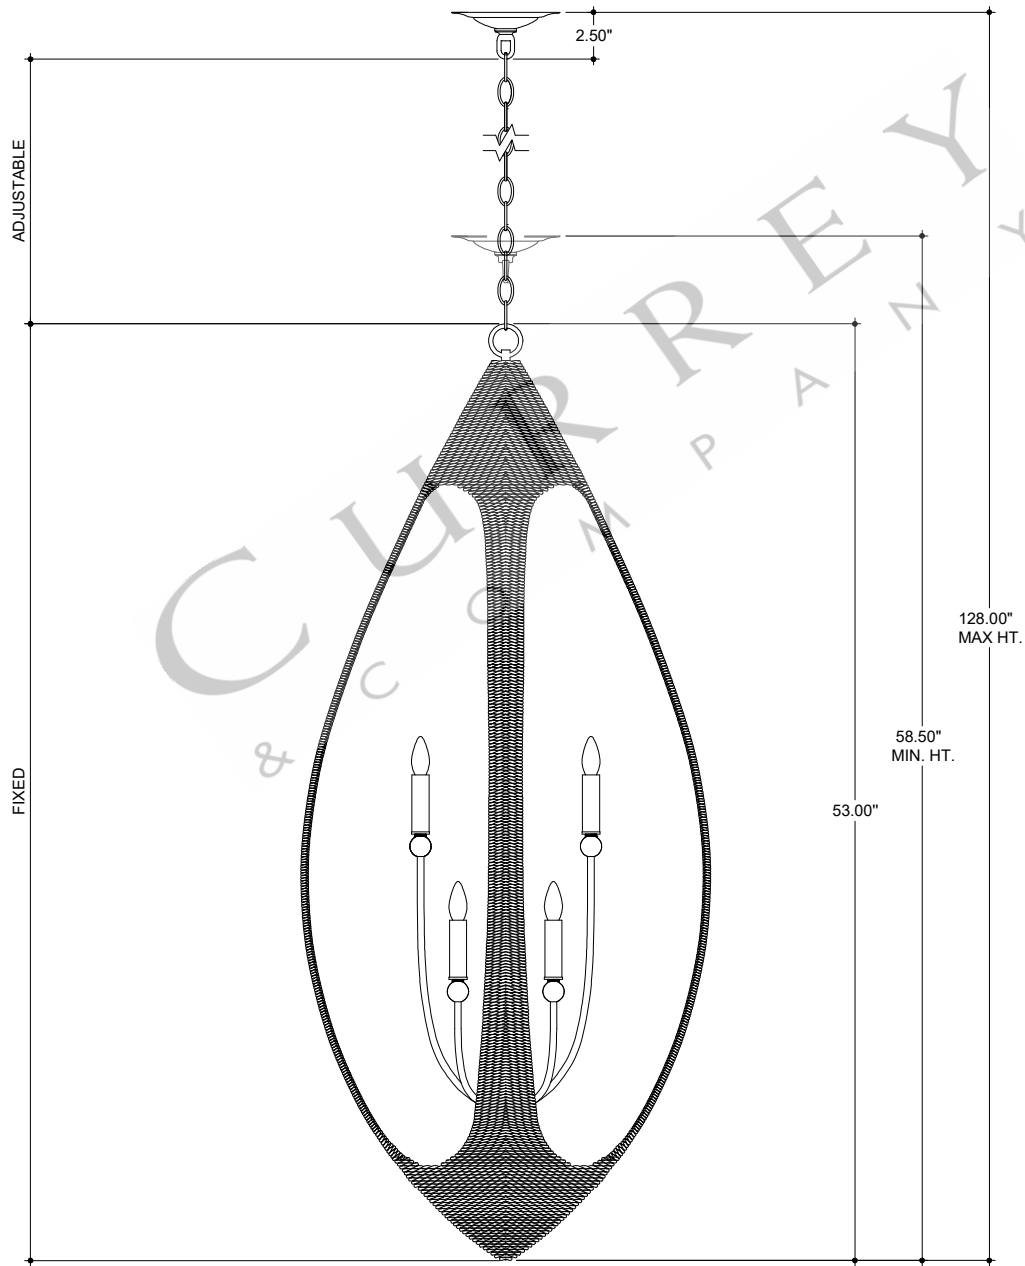

TOP VIEW

CANOPY DETAIL

FRONT VIEW

9000-0836

ALL WORK © 2022 CURREY & COMPANY