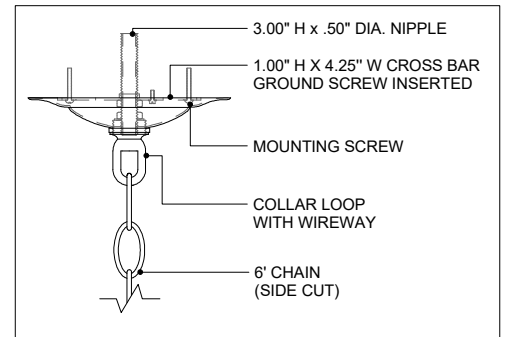

TOP VIEW

CANOPY DETAIL

FRONT VIEW

9000-0836

ALL WORK © 2022 CURREY & COMPANY