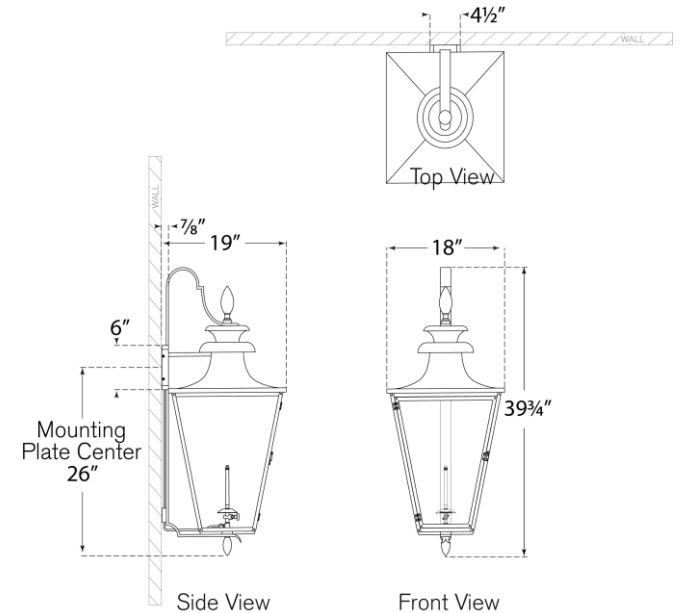

TEAR SHEET

Albermarle Large Bracketed Gas Wall Lantern

Item # CHO 2437SC-CG

Designer: Chapman & Myers

Height: 39.75"

Width: 18"

Extension: 19"

Backplate: 4.5" x 6" Decorative

Gas light fixture supplied with 3/16" copper gas line and 3/16" x 1/4" gas line adaptor