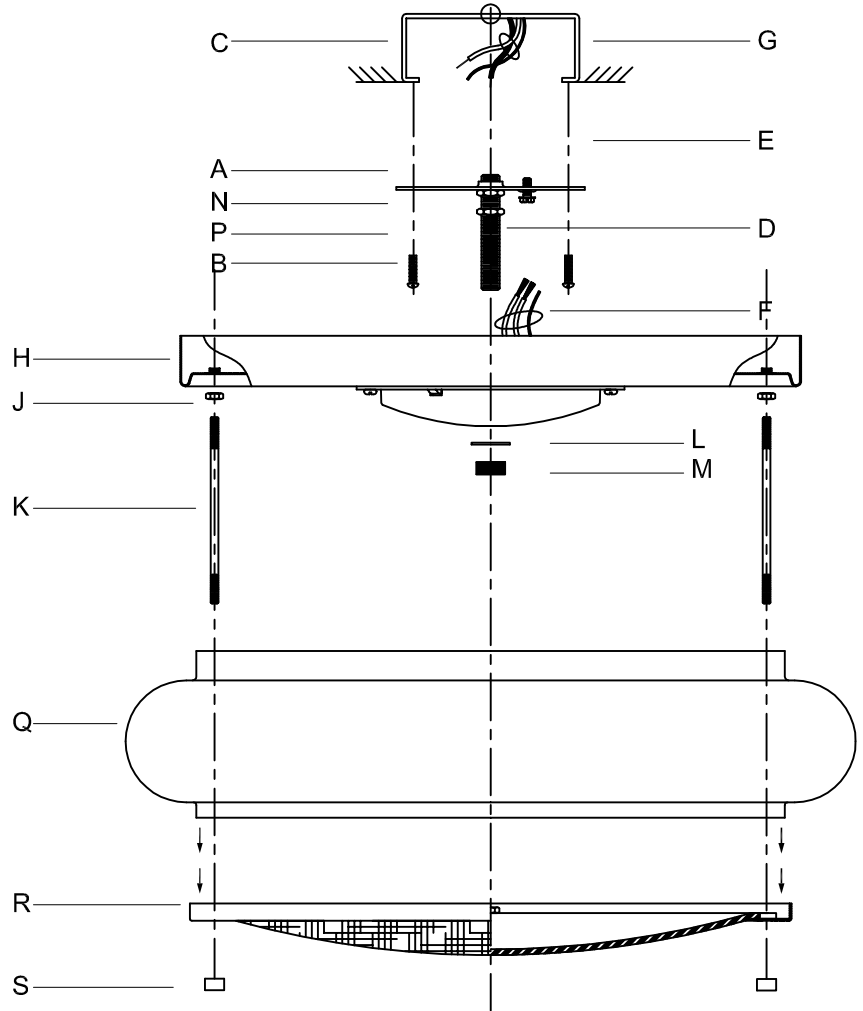

CAUTION: Read instructions carefully and turn electricity off at main circuit breaker panel before beginning installation.

350081, 350082

*****

WARNING - If any Special Control Devices are used with this Fixture, Follow the Instructions Carefully to assure full compliance with N.E.C. requirements. If there are any questions, contact a Qualified Electrical Contractor.

WARNING - This product contains chemicals known to the State of California to cause cancer, birth defects and /or other reproductive harm. Thoroughly wash hands after installing, handling, cleaning, or otherwise touching this product.
CAUTION - All glass is fragile, use care when handling Glass component (s) and or Lamp (s) .

*****

ASSEMBLY STEPS:

PASOS PARA ENSAMBLAR:

MODE D'ASSEMBLAGE:

1. D,E → A
2. B,A → C
3. N,P → D
4. D → H
5. L,M → D
6. F → G
7. Q → H
8. J,K → H
9. Q → R
10. Q,R,S → H
11. S → K