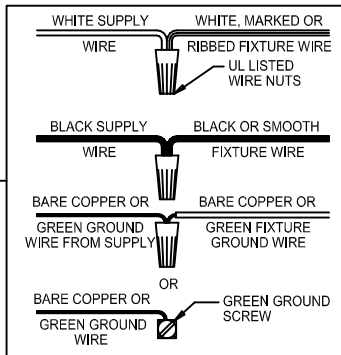

CAUTION: Read instructions carefully and turn electricity off at main circuit breaker panel before beginning installation.

350081, 350082

*****

WARNING - If any Special Control Devices are used with this Fixture, Follow the Instructions Carefully to assure full compliance with N.E.C. requirements. If there are any questions, contact a Qualified Electrical Contractor.

WARNING - This product contains chemicals known to the State of California to cause cancer, birth defects and /or other reproductive harm. Thoroughly wash hands after installing, handling, cleaning, or otherwise touching this product.
CAUTION - All glass is fragile, use care when handling Glass component (s) and or Lamp (s) .

*****

ASSEMBLY STEPS:

PASOS PARA ENSAMBLAR:

MODE D'ASSEMBLAGE:

1. D,E → A
2. B,A → C
3. N,P → D
4. D → H
5. L,M → D
6. F → G
7. Q → H
8. J,K → H
9. Q → R
10. Q,R,S → H
11. S → K