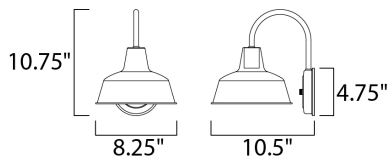

MEASUREMENTS

DIMENSION : 8.25" W x 10.75" H x 10.5" Ext
 BACK PLATE : 4.75" W x 4.75" H x 8" HCO
 HANGING WEIGHT : 1.54 lb

LAMPING

INPUT VOLTAGE : 120V
 BULB : 1 x 60W Incandescent E26 Medium , 60W Total
 BULB INCLUDED : (Not Included)
 DIMMABLE : Yes
 LIGHTING_DIRECTION : Down