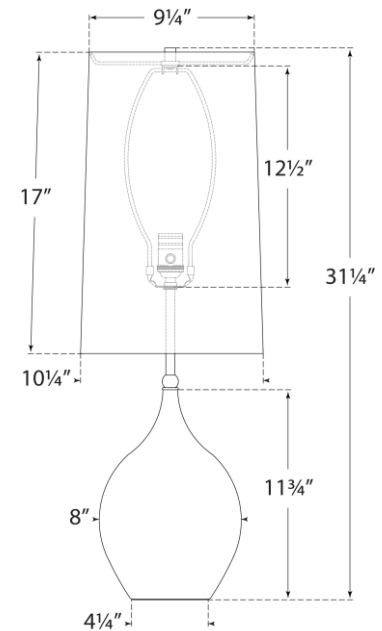

## Loren Large Table Lamp

Item # TOB 3684PBC-L

Designer: Thomas O'Brien

Height: 31.25"

Width: 10.25"

Base: 4.25" Round

Finishes: MBB, NTS, PBC

Shade Treatments: L

Shade Details: 9.25" x 10.25" x 17"

Socket: E26 Dimmer

Wattage: 60 A19

Weight: 9 Pounds

Note: Reactive Ceramic Glazes Will Vary in Color and Texture

Front View