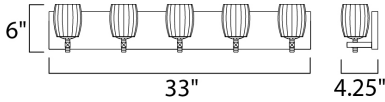

**MEASUREMENTS**

DIMENSION : 33" W x 6" H x 4.25" Ext  
 BACK PLATE : 33" W x 4.75" H x 3.25" HCO  
 HANGING WEIGHT : 11.95 lb

**LAMPING**

LUMENS : 1,400 Rated  
 BULB : 5 x 4W LED G9 , 20W Total  
 BULB INCLUDED : (Included)  
 DIMMABLE : Yes  
 CRI : 80+ CRI  
 COLOR\_TEMP : 3000K