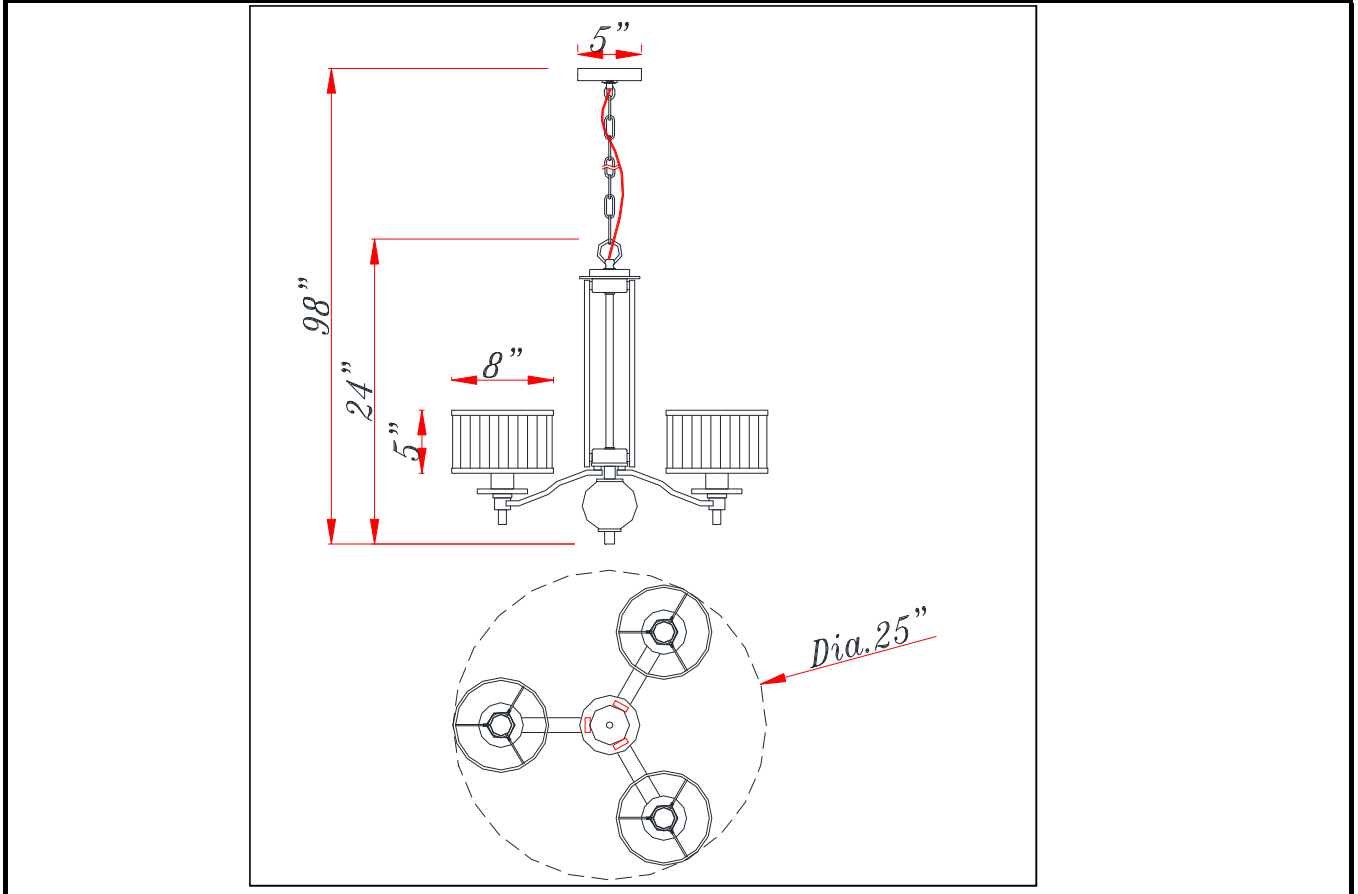

Project: \_\_\_\_\_

Catalog No.: \_\_\_\_\_

Lamp/Wattage: 3/60W

Drawing:

- Model No:** FX-3522/3
- Description:** Abaco 3 Light Chandelier
- Material:** Metal
- Finish :** Brushed Steel
- Height:** 24"
- Width:** 25"
- Wattage :** 60W x 3
- Socket :** Medium Base (E27)
- Bulb:** Incandescent
- Chain Length:** 6'
- Wire Length:** 10'
- Wire Color:** Black
- Shade No:**
- Material:**
- Shade size:** Dia8" x H5"