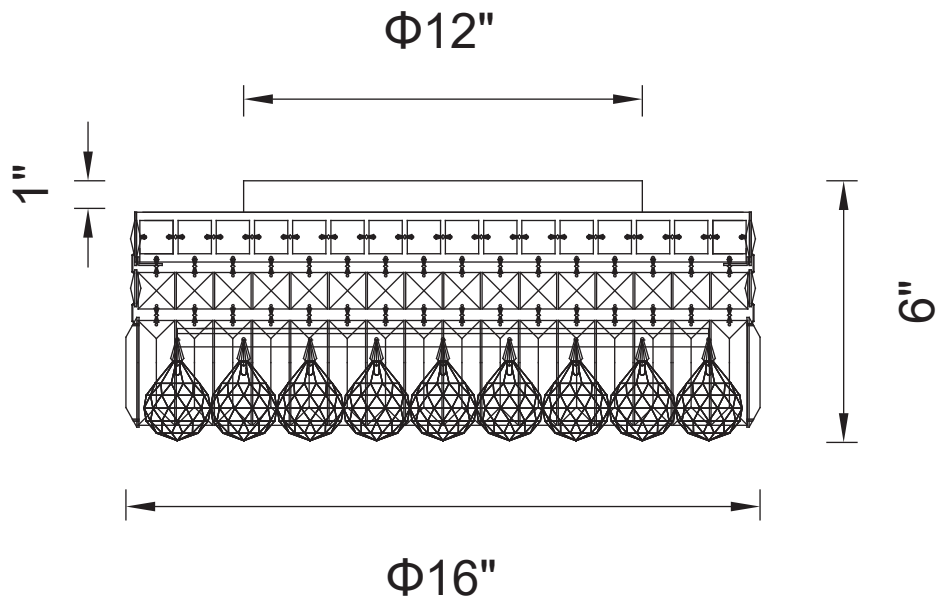

PROJECT: _____
 FIXTURE TYPE: _____
 LOCATION: _____
 CONTACT/PHONE: _____

Item	8005C16C-R
Collection	COLOSSEUM
Finish	Chrome
Glass	-----
Crystal	Clear
Input	120V AC,60HZ,AC

Shade	-----
Length/Dia.	16"
Width/Ext.	5"
Height	6"
Maximum	-----
Lumens	-----

Light Source	E12
Bulb Info.	5×60W
Included	-----
Dimmable	Yes
Color	-----
Weight	