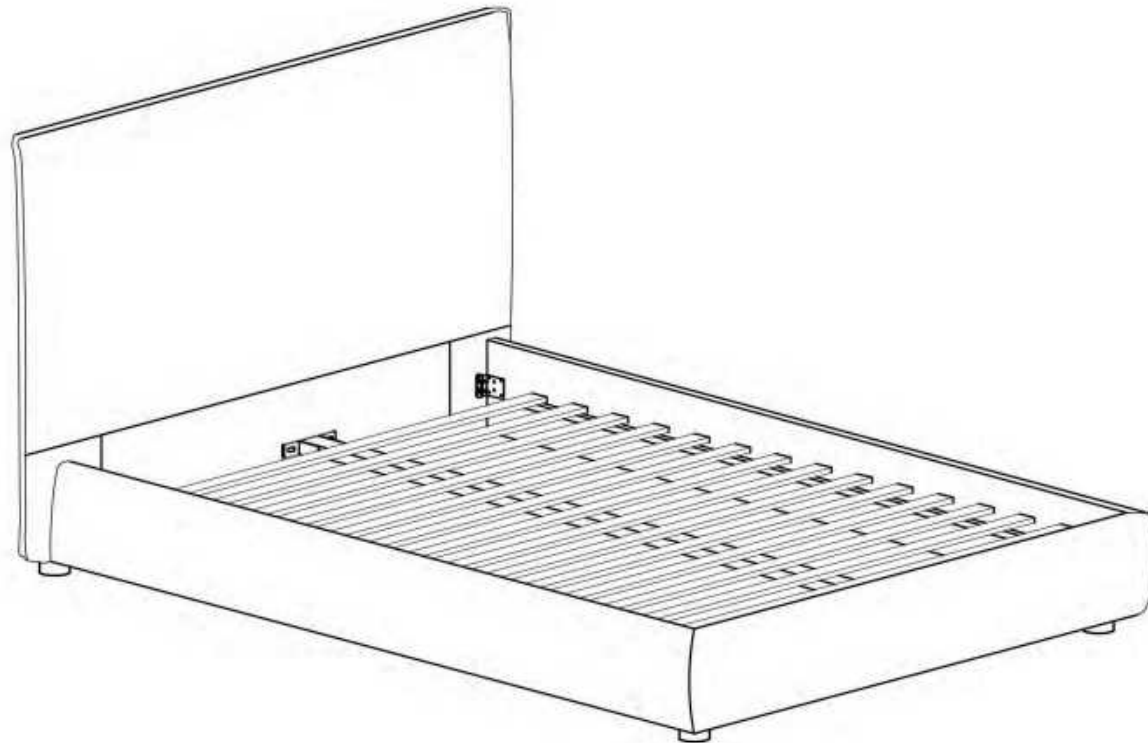

MOE'S

home collection

ASSEMBLY INSTRUCTIONS.

LUZON QUEEN BED TALL HEADBOARD GREYSTONE

RN-1148-15

PARTS AND HARDWARE.

	
Feet ① X 4	Gold Bolt (m8*18) ② X 4
	
Allen Key ③ X 1	Washers (m8) ④ X 8
	
Brackets ⑤ X 2	Bolts (m8*25) ⑦ X 8
	
Headboard A X 1	Footboard B X 1
	
Right Side Rail C X 1	Left Side Rail D X 1

NOTES.

Thank you for purchasing this quality product! Be sure to check all packing material carefully for small parts that may have come loose inside the carton during shipping.

CAUTION: The item is heavy, assembly should be performed by two people.

STEP 1.

STEP 2.

PARTS AND HARDWARE.

	
Center Rail E X 1	Washers ④ X 4
	
Brackets ⑥ X 2	Bolts(m8*25) ⑦ X 2
	
Plastic Support legs ⑧ X 2	Bolts (M8*40) ⑨ X 2

NOTES.

Thank you for purchasing this quality product! Be sure to check all packing material careful for small part that may have come loose inside the carton during shipping.