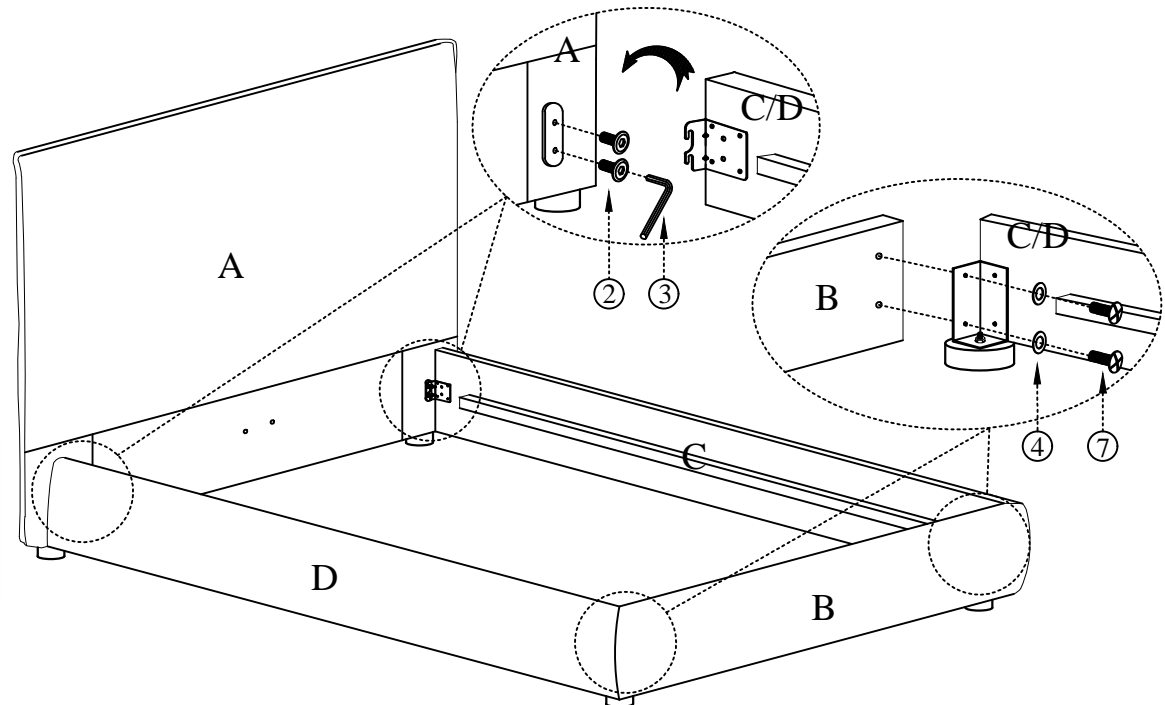

MOE'S

home collection

ASSEMBLY INSTRUCTIONS.

LUZON QUEEN BED TALL HEADBOARD GREYSTONE

RN-1148-15

PARTS AND HARDWARE.

	
Feet ① X 4	Gold Bolt (m8*18) ② X 4
	
Allen Key ③ X 1	Washers (m8) ④ X 8
	
Brackets ⑤ X 2	Bolts (m8*25) ⑦ X 8
	
Headboard A X 1	Footboard B X 1
	
Right Side Rail C X 1	Left Side Rail D X 1

NOTES.

Thank you for purchasing this quality product! Be sure to check all packing material carefully for small parts that may have come loose inside the carton during shipping.

CAUTION: The item is heavy, assembly should be performed by two people.

STEP 1.

STEP 2.

PARTS AND HARDWARE.

	
Center Rail E X 1	Washers ④ X 4
	
Brackets ⑥ X 2	Bolts(m8*25) ⑦ X 2
	
Plastic Support legs ⑧ X 2	Bolts (M8*40) ⑨ X 2

NOTES.

Thank you for purchasing this quality product! Be sure to check all packing material careful for small part that may have come loose inside the carton during shipping.

CAUTION: The item is heavy, assembly should be performed by two people.

STEP 3.

PARTS AND HARDWARE.

	
Washers ④ X 4	Bolts(m8*25) ⑦ X 4
	
Screws(m8*32) ⑩ X 42	Slats F X 1

NOTES.

Thank you for purchasing this quality product!
Be sure to check all packing material careful
for small part that may have come loose
inside the carton during shipping.