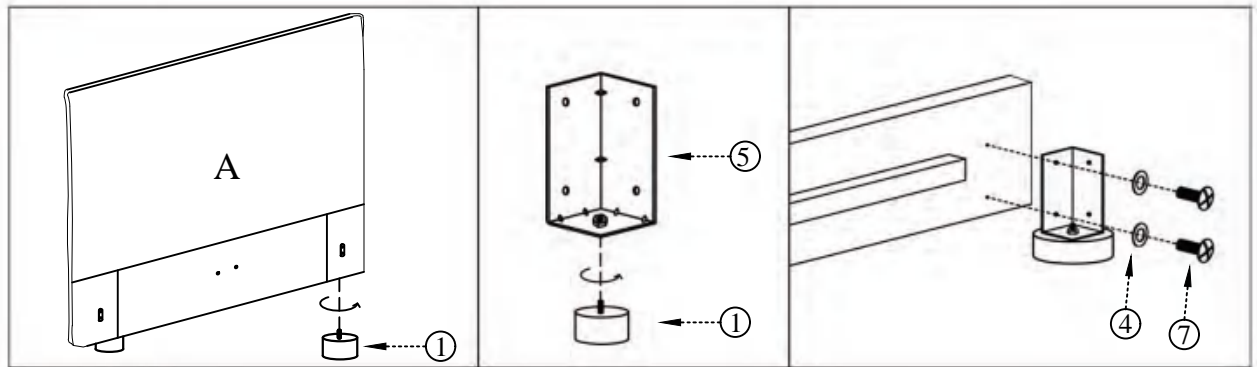

MOE'S

home collection

ASSEMBLY INSTRUCTIONS.

LUZON QUEEN BED TALL HEADBOARD GREYSTONE

RN-1148-15

PARTS AND HARDWARE.

	
Feet ① X 4	Gold Bolt (m8*18) ② X 4
	
Allen Key ③ X 1	Washers (m8) ④ X 8
	
Brackets ⑤ X 2	Bolts (m8*25) ⑦ X 8
	
Headboard A X 1	Footboard B X 1
	
Right Side Rail C X 1	Left Side Rail D X 1

STEP 1.

STEP 2.

PARTS AND HARDWARE.

	
Center Rail E X 1	Washers ④ X 4
	
Brackets ⑥ X 2	Bolts(m8*25) ⑦ X 2
	
Plastic Support legs ⑧ X 2	Bolts (M8*40) ⑨ X 2

NOTES.

Thank you for purchasing this quality product! Be sure to check all packing material careful for small part that may have come loose inside the carton during shipping.