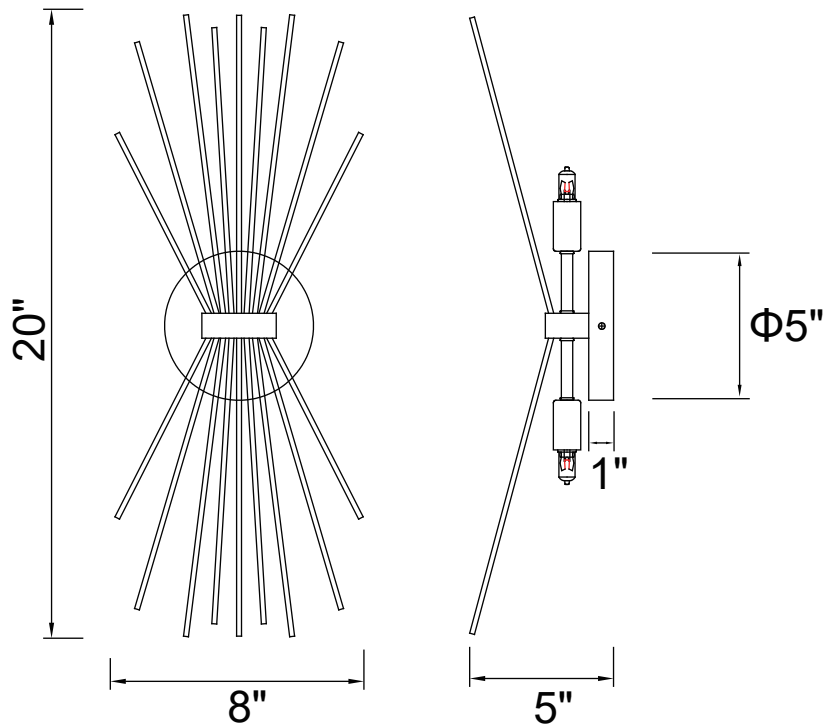

PROJECT: _____
 FIXTURE TYPE: _____
 LOCATION: _____
 CONTACT/PHONE: _____

Item	1034W8-2-101
Collection	SAVANNAH
Finish	Black
Glass	-----
Crystal	-----
Input	120V AC,60HZ,AC

Shade	-----
Length/Dia.	8"
Width/Ext.	5"
Height	20"
Maximum	20"
Lumens	-----

Light Source	G9
Bulb Info.	2×40W
Included	-----
Dimmable	Yes
Color	-----
Weight	1.5KG