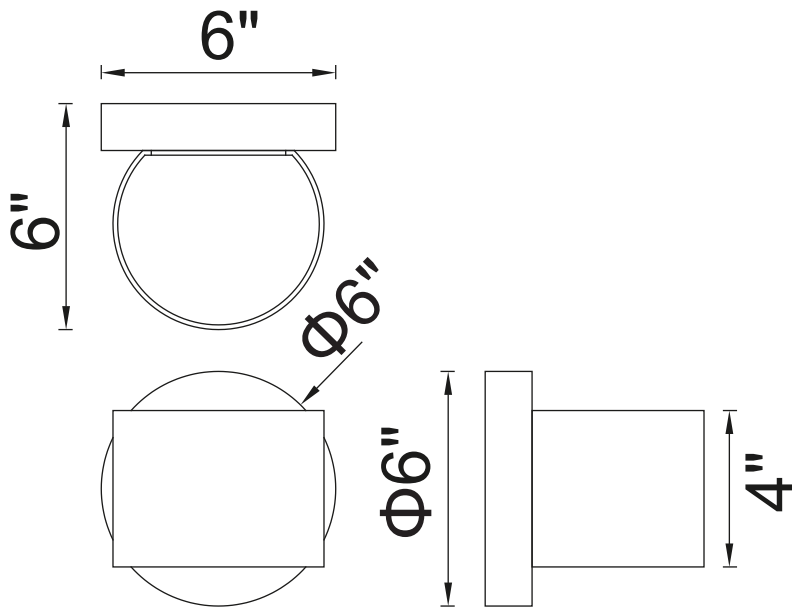

PROJECT: _____
 FIXTURE TYPE: _____
 LOCATION: _____
 CONTACT/PHONE: _____

Item	7148W5-103-R
Collection	LILLIANA
Finish	White
Glass	-----
Crystal	Clear
Input	120V AC,60HZ,AC

Shade	-----
Length/Dia.	6"
Width/Ext.	6"
Height	6"
Maximum	-----
Lumens	480

Light Source	LED
Bulb Info.	12W
Included	-----
Dimmable	Yes
Color	3000K
Weight	0.5KG