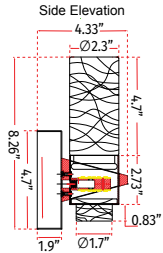

ABRA MODEL **20075WV-CH**

Solid Crystal Glass Vanity

FAMILY NAME **Krypton**

UPC **00810035190443**

FIXTURE MATERIAL				FIXTURE DIMENSIONS IN INCHES										
Frame Material	Finishes Available	Diffuser Type	Diffuser Finish	Diameter	Height	o.a.h	Width	Length	Ext	Weight	ADA	Location	Rating	Compliance
Steel	CH-Chrome	Glass	Seed		8.26	8.26		33	4.33			Wall Mount only	Damp Location	cETLus

LAMPING									
Lamp Type	Lamp qty	Wattage	Max Wattage	Base	Kelvin	CRI	Initial Lumen's	Delivered Lumen's	Voltage
LED	10	3.5w	35w	Solid State Module	3000k	90+	2975	2083 estimated	120v

Compatible Dimmers	Junction Box Type	SUPPLIED
	Standard 4 x 4 Octagon Box	