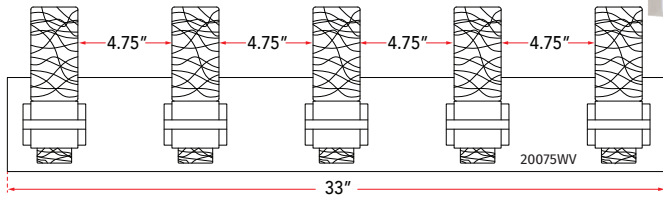

ABRA MODEL **20075WV-CH**

Solid Crystal Glass Vanity

FAMILY NAME **Krypton**

UPC **00810035190443**

FIXTURE MATERIAL				FIXTURE DIMENSIONS IN INCHES										
Frame Material	Finishes Available	Diffuser Type	Diffuser Finish	Diameter	Height	o.a.h	Width	Length	Ext	Weight	ADA	Location	Rating	Compliance
Steel	CH-Chrome	Glass	Seed		8.26	8.26		33	4.33			Wall Mount only	Damp Location	cETLus

LAMPING									
Lamp Type	Lamp qty	Wattage	Max Wattage	Base	Kelvin	CRI	Initial Lumen's	Delivered Lumen's	Voltage
LED	10	3.5w	35w	Solid State Module	3000k	90+	2975	2083 estimated	120v

Compatible Dimmers	Junction Box Type	SUPPLIED
	Standard 4 x 4 Octagon Box	