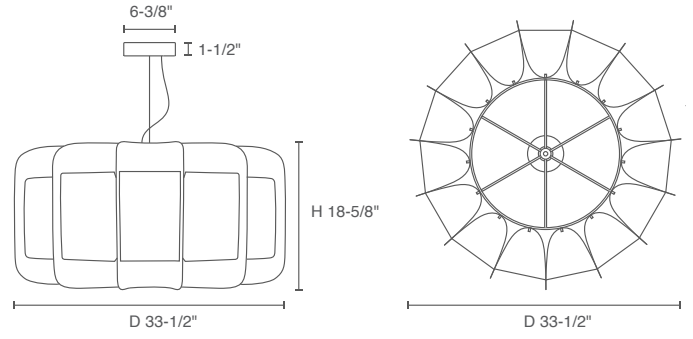

CLARISSA 85