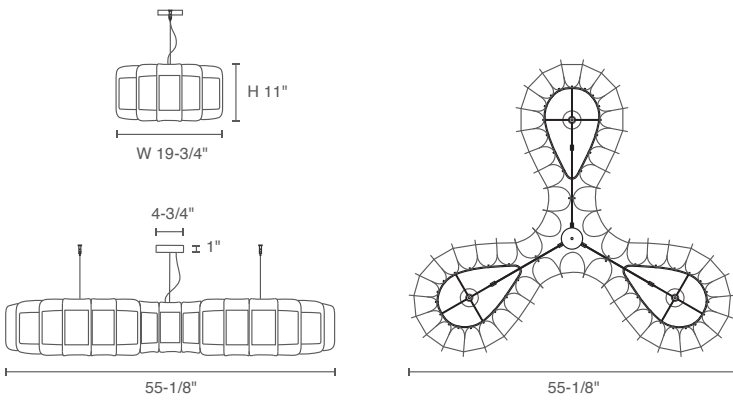

### MOUNTING

- Bayonet black canopy with 108" black cord, field adjustable
- Clarissa 75: 7.47 lbs.
- Clarissa 85: 8.15 lbs.
- Clarissa A74: 7.36 lbs.
- Clarissa B130: 10.31 lbs.
- Clarissa C140: 15.43 lbs.
- Clarissa D170: 22.04 lbs.

## MOUNTING OPTIONS

CLARISSA 75

CLARISSA 85

CLARISSA A74

CLARISSA B130

CLARISSA C140

CLARISSA D170