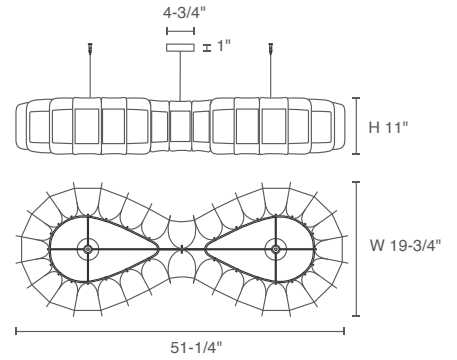

### MOUNTING

- Bayonet black canopy with 108" black cord, field adjustable
- Clarissa 75: 7.47 lbs.
- Clarissa 85: 8.15 lbs.
- Clarissa A74: 7.36 lbs.
- Clarissa B130: 10.31 lbs.
- Clarissa C140: 15.43 lbs.
- Clarissa D170: 22.04 lbs.

## MOUNTING OPTIONS

CLARISSA 75

CLARISSA 85

CLARISSA A74

CLARISSA B130

CLARISSA C140

CLARISSA D170