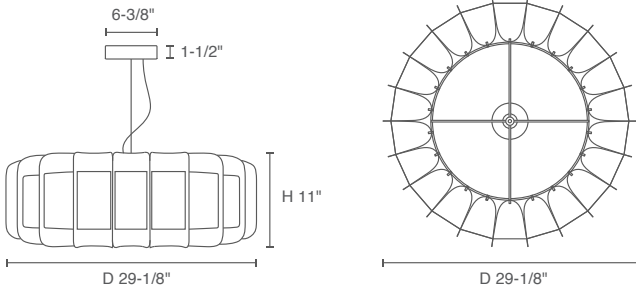

CLARISSA A74