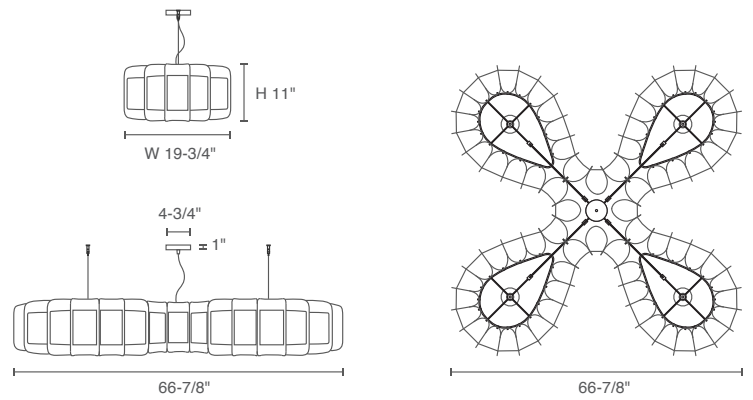

### MOUNTING

- Bayonet black canopy with 108" black cord, field adjustable
- Clarissa 75: 7.47 lbs.
- Clarissa 85: 8.15 lbs.
- Clarissa A74: 7.36 lbs.
- Clarissa B130: 10.31 lbs.
- Clarissa C140: 15.43 lbs.
- Clarissa D170: 22.04 lbs.

## MOUNTING OPTIONS

CLARISSA 75

CLARISSA 85

CLARISSA A74

CLARISSA B130

CLARISSA C140

CLARISSA D170