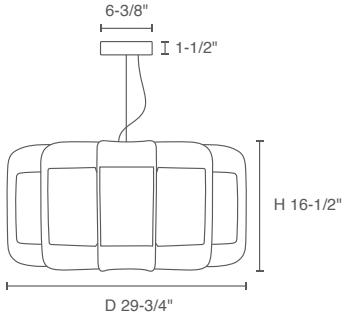

MOUNTING OPTIONS

CLARISSA 75