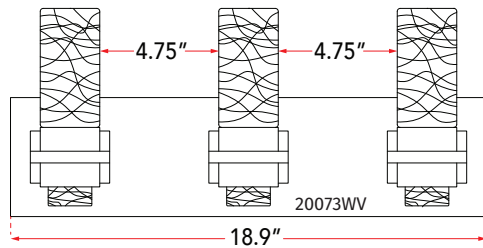

ABRA MODEL **20073WV-CH**

Solid Crystal Glass Vanity

FAMILY NAME **Krypton**

UPC **00810035190429**

FIXTURE MATERIAL				FIXTURE DIMENSIONS IN INCHES										
Frame Material	Finishes Available	Diffuser Type	Diffuser Finish	Diameter	Height	o.a.h	Width	Length	Ext	Weight	ADA	Location	Rating	Compliance
Steel	CH-Chrome	Glass	Seed		8.26	8.26		18.9	4.33			Wall Mount only	Damp Location	cETLus
LAMPING										Compatible Dimmers		Junction Box Type		SUPPLIED
Lamp Type	Lamp qty	Wattage	Max Wattage	Base	Kelvin	CRI	Initial Lumen's	Delivered Lumen's	Voltage			Standard 4 x 4 Octagon Box		
LED	6	3.5w	21w	Solid State Module	3000k	90+	1785	1250 estimated	120v					
SPECIAL NOTES														