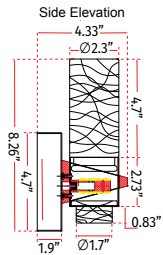

ABRA MODEL **20073WV-CH**

Solid Crystal Glass Vanity

FAMILY NAME **Krypton**

UPC **00810035190429**

FIXTURE MATERIAL				FIXTURE DIMENSIONS IN INCHES										
Frame Material	Finishes Available	Diffuser Type	Diffuser Finish	Diameter	Height	o.a.h	Width	Length	Ext	Weight	ADA	Location	Rating	Compliance
Steel	CH-Chrome	Glass	Seed		8.26	8.26		18.9	4.33			Wall Mount only	Damp Location	cETLus
LAMPING										Compatible Dimmers		Junction Box Type		SUPPLIED
Lamp Type	Lamp qty	Wattage	Max Wattage	Base	Kelvin	CRI	Initial Lumen's	Delivered Lumen's	Voltage			Standard 4 x 4 Octagon Box		
LED	6	3.5w	21w	Solid State Module	3000k	90+	1785	1250 estimated	120v					
SPECIAL NOTES														