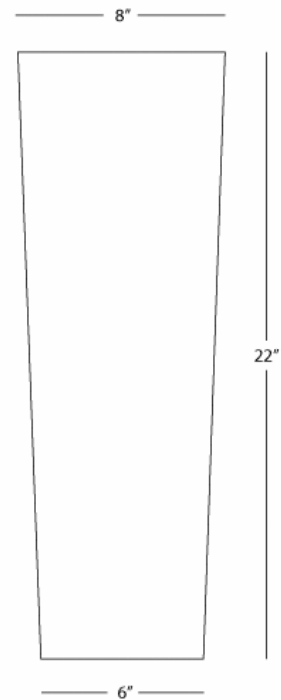

RICO ESPINET

MARINA

1591

Marina Table Torchiere

1-60W Max.

Bulb Type: T10 Tubular

Switch: Full Range Line Dimmer

Frosted White Cased Glass