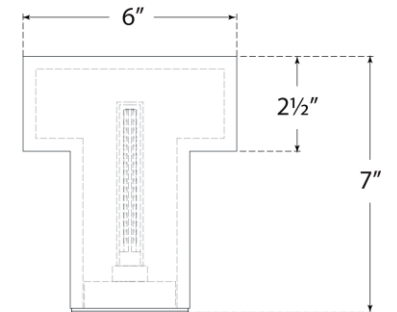

## Una Accent Lamp

Item # KW 3900ALB

Designer: Kelly Wearstler

Height: 7.25"

Width: 6"

Base: 3.25" Round

Finishes: ALB

Socket: Dedicated LED w/ Dimmer on Body

Wattage: 5w (600lm)

Weight: 5 Pounds

Note: Alabaster is a Natural Stone | Variations in Color and Texture are Expected

Side View

Front View

Top View