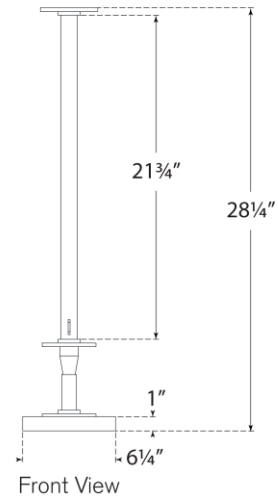

TEAR SHEET

Cilindro Medium Rotating Table Lamp

Item # TOB 3724HAB

Designer: Thomas O'Brien

Height: 28.25"

Width: 6.25"

Base: 6.25" Round

Finishes: BZ/HAB, HAB, PN

Socket: Dedicated LED w/ Dimmer on Base

Wattage: 10w (800lm)

Note: UL Only

345°
Top View

Side View

Front View