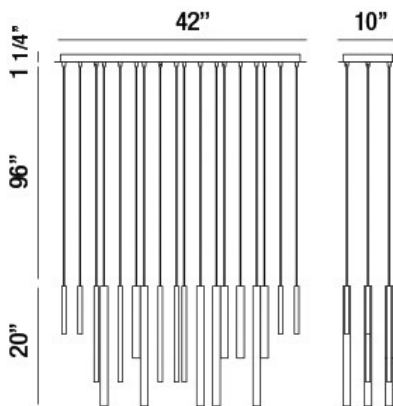

SANTANA, 42" LINEAR CHANDELIER

PRODUCT DETAILS

No.	:	31446-013
Product Color	:	BLACK
Product Material	:	METAL
Shade / Accent Colour	:	BLACK
Shade / Accent Material	:	METAL EXTRUDED TUBES
Length	:	42"
Width	:	10"
Height	:	20"
Overall Height	:	117.25"
Weight	:	26.6lbs

LIGHT SOURCE DETAILS

Light Source Type	:	INTEGRATED LED
Input Voltage	:	120V
Bulb Voltage	:	120V
Total Wattage	:	18W
Total Lumen	:	900lm
Kelvin	:	3000K
CRI	:	90+
Dimmable	:	Yes

Options Available

ITEM NO.	FINISH	SHADE
31446-013	BLACK	BLACK
31446-023	SATIN NICKEL	SATIN NICKEL
31446-035	ANTIQUÉ BRASS	ANTIQUÉ BRASS
31446-043	BLACK	MULTI COLORS

TECHNICAL DETAILS

Light Direction	:	Down
Hanging Support Type	:	WIRE
Hanging Support Length	:	96"
Canopy / Backplate Length	:	42"
Canopy / Backplate Height	:	1.25"
Canopy / Backplate Width	:	10"
Adjustable Lamp Head	:	No
Location	:	DRY
Approval	:	
Title 24	:	Yes