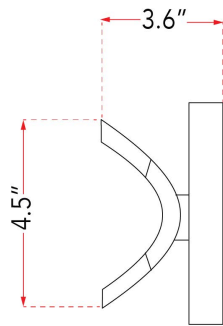

ABRA MODEL **20078WV-CH**

Curved Acrylic Twin Bar Vanity

FAMILY NAME **Eros**

UPC **00810035191631**

FIXTURE MATERIAL				FIXTURE DIMENSIONS IN INCHES										
Frame Material	Finishes Available	Diffuser Type	Diffuser Finish	Diameter	Height	o.a.h	Width	Length	Ext	Weight	ADA	Location	Rating	Compliance
Steel	BN-Brushed Nickel CH-Chrome	Acrylic	white		4.5	4.5		36	3.6			Wall Mount only	Damp Location	cETLus
LAMPING										Compatible Dimmers		Junction Box Type		SUPPLIED
Lamp Type	Lamp qty	Wattage	Max Wattage	Base	Kelvin	CRI	Initial Lumen's	Delivered Lumen's	Voltage			Standard 4 x 4 Octagon Box		
LED	2	17.1w	34.2	Solid State Module	3000k	90+	2907	2035 estimated	120v					
SPECIAL NOTES														