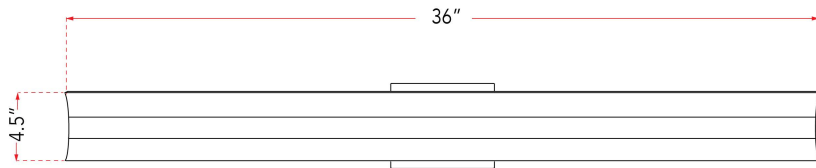

ABRA MODEL **20078WV-CH**

Curved Acrylic Twin Bar Vanity

FAMILY NAME **Eros**

UPC **00810035191631**

FIXTURE MATERIAL				FIXTURE DIMENSIONS IN INCHES										
Frame Material	Finishes Available	Diffuser Type	Diffuser Finish	Diameter	Height	o.a.h	Width	Length	Ext	Weight	ADA	Location	Rating	Compliance
Steel	BN-Brushed Nickel CH-Chrome	Acrylic	white		4.5	4.5		36	3.6			Wall Mount only	Damp Location	cETLus
LAMPING										Compatible Dimmers		Junction Box Type		SUPPLIED
Lamp Type	Lamp qty	Wattage	Max Wattage	Base	Kelvin	CRI	Initial Lumen's	Delivered Lumen's	Voltage			Standard 4 x 4 Octagon Box		
LED	2	17.1w	34.2	Solid State Module	3000k	90+	2907	2035 estimated	120v					
SPECIAL NOTES														