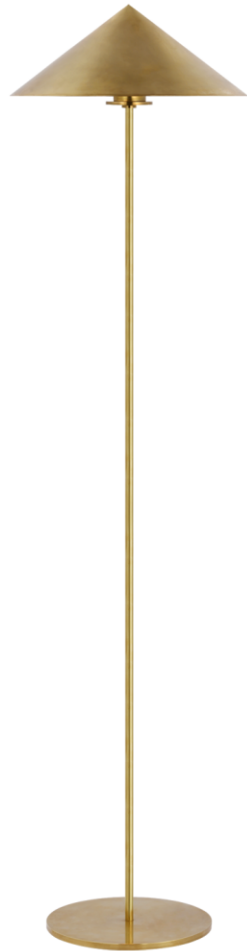

# TEAR SHEET

## Orsay Medium Floor Lamp

Item # PCD 1200HAB

Designer: Paloma Contreras

Height: 55"

Width: 14"

Base: 9.75" Round

Finishes: BZ, HAB, PN

Socket: GU10 On/Off Toggle

Wattage: 5 LED T7

Weight: 16 Pounds

Note: Bulb Included