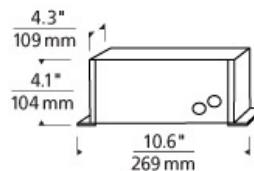

**INSTALLATION**

This transformer must be installed in a remote but accessible location (such as above the ceiling or in a closet). To simplify installation the transformer should be located no more than 20' from the run or power feed. The electrician will need to supply the proper gauge conductor from the transformer to the power feed location based on distance (see Low-Voltage Wire Size Table, below).

LOW-VOLTAGE WIRE SIZE TABLE						
Use to determine the correct THHN wire size for a recommended 3 percent drop in voltage at the specified wattage. The length shown is the length of wire from the transformer to the power feed.						
12 Volt	5 ft.	6-15 ft.	16-20 ft.	21-40 ft.	41-60 ft.	61-90 ft.
300 Watt	#10 GA	#6 GA	#4 GA	#1 GA	1/0	3/0