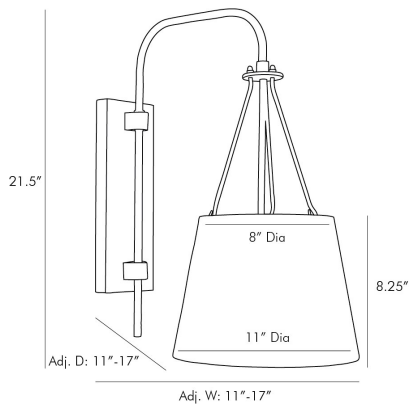

ARTERIOS

FRANKLIN SCONCE

49392

Antique Brass, Bronze, White Linen
Contract Suitable As Is

Classic style meets modern ingenuity with the Franklin. A steel chandelier-style hanging detail in an antique brass finish suspends a white linen shade delivering traditional elegance to a room. Extending from a bronze-finished plate is an arched arm that swings making this an ideal lighting design for a bedside or reading nook.

APPEARANCE

Material	Linen, Steel
Finish	Antique Brass, Bronze, White
Top Coat/Sealant	false

DIMENSIONS

Center Of Mount From Btm	10 IN
Backplate Mount	H: 13 IN, W: 4.5 IN, D: 1 IN
	H: 12.5 IN, W: 4 IN

WIRING

Rating	Indoor Only
Cord	0.5 FT, Black/White, SVT
Socket	1, Type A - E26
Maximum Watt	60
Voltage	110-120 V

CERTIFICATIONS

Certifications	Mexico European Union, United Arab Emirates, United States, Canada
----------------	---

COMPLIANCY

UL/ETL	Yes
CB	Yes
RoHS	true

SHIPPING

Product Weight	4.5 LBS
Gross Weight 1	7.9 LBS
Shipping Box 1	H: 16 IN, L: 23.6 IN, W: 14 IN

ADDITIONAL INFO

Hanging Orientation	Vertical Only
---------------------	---------------