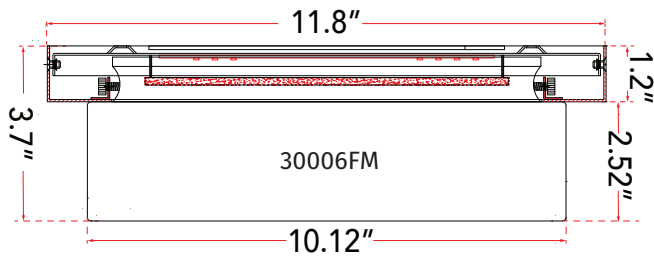

ABRA MODEL **30006FM-BN**

**Square Opal Glass Flushmount**

FAMILY NAME **Gibraltar**

UPC **00810035190481**

FIXTURE MATERIAL				FIXTURE DIMENSIONS IN INCHES										
Frame Material	Finishes Available	Diffuser Type	Diffuser Finish	Diameter	Height	o.a.h	Width	Length	Ext	Weight	ADA	Location	Rating	Compliance
Steel	BN-Brushed Nickel	Glass	Opal		2.52	3.7	11.8	11.8		10	Compliant	Ceiling Mount only	Damp Location	cETLus
LAMPING										Compatible Dimmers		Junction Box Type		SUPPLIED
Lamp Type	Lamp qty	Wattage	Max Wattage	Base	Kelvin	CRI	Initial Lumen's	Delivered Lumen's	Voltage			Standard 4 x 4 Octagon Box		
LED	1	25w	25w	Solid State Module	3000k	90+	2125	1488 estimated	120v					
SPECIAL NOTES														