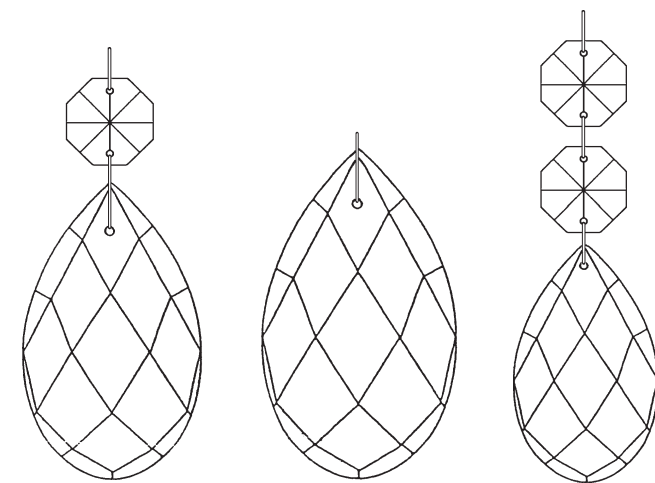

SCHONBEK

1870

NOUVEAU RENAISSANCE RN3892- ___ H

THIS DESIGN IS THE PROPRIETARY TRADE DRESS/TRADEMARK OF SWAROVSKI LIGHTING, LTD.

18 Lights
Diameter: 40"
Body Length: 27-1/2"
Hanging Weight: 51 lbs.

SCHONBEK

WARNING: THIS LUMINAIRE MUST BE MOUNTED OR SUPPORTED INDEPENDENTLY OF AN OUTLET BOX.

Crystal Set 3 in Black

SET 1

N4001
3-1/2"
89mm

N4014
2-1/2"
63mm

SET 2

N4000
3"
76mm

N4001
3-1/2"
89mm

N4015
2-1/2"
63mm

SET 3

N4001
3-1/2"
89mm

N4004
3"
76mm

19

You will need 18 - B10
25 Watts Recommended
60 Watts Max

Install bulbs and be sure
to test fixture **BEFORE**
trimming.

1 X  : 400/16-**