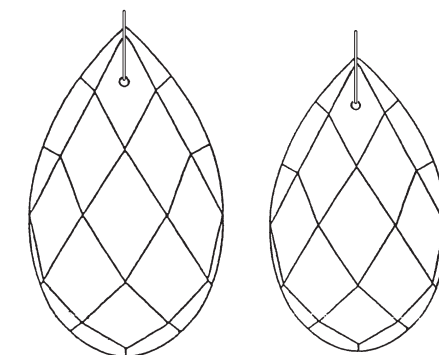

SCHONBEK

1870

NOUVEAU RENAISSANCE RN3892- ___ H

THIS DESIGN IS THE PROPRIETARY TRADE DRESS/TRADEMARK OF SWAROVSKI LIGHTING, LTD.

18 Lights
Diameter: 40"
Body Length: 27-1/2"
Hanging Weight: 51 lbs.

SCHONBEK

WARNING: THIS LUMINAIRE MUST BE MOUNTED OR SUPPORTED INDEPENDENTLY OF AN OUTLET BOX.

Crystal Set 3 in Black

SET 1

N4001
3-1/2"
89mm

N4014
2-1/2"
63mm

SET 2

N4000
3"
76mm

N4001
3-1/2"
89mm

N4015
2-1/2"
63mm

SET 3

N4001
3-1/2"
89mm

N4004
3"
76mm

19

You will need 18 - B10
25 Watts Recommended
60 Watts Max

Install bulbs and be sure
to test fixture **BEFORE**
trimming.

1 X  : 400/16-**