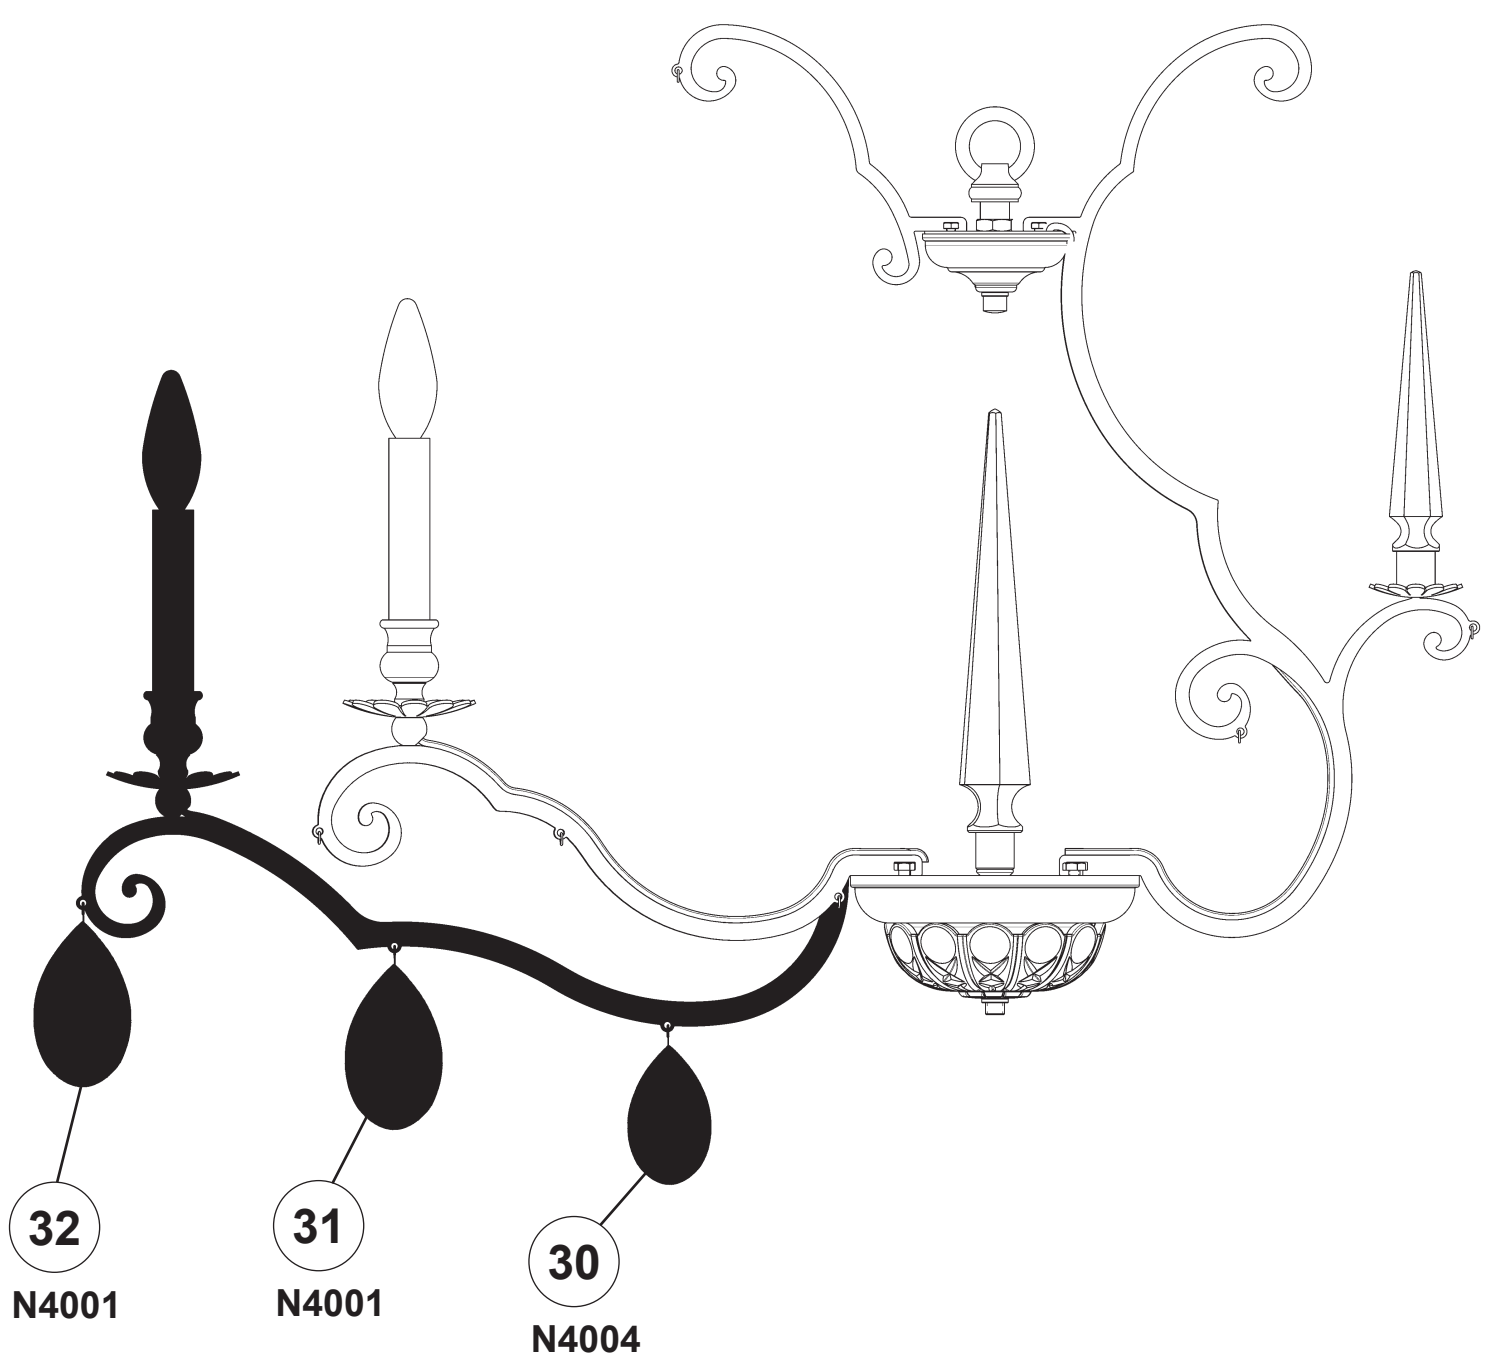

SCHONBEK

1870

NOUVEAU RENAISSANCE RN3892- ___ H

THIS DESIGN IS THE PROPRIETARY TRADE DRESS/TRADEMARK OF SWAROVSKI LIGHTING, LTD.

18 Lights
Diameter: 40"
Body Length: 27-1/2"
Hanging Weight: 51 lbs.

SCHONBEK

1870

MAX 60 W	110-120 V						

SCHONBEK® is a member of the Swarovski group.

All electrical components must be installed by a licensed electrician in accordance with the National Electric Code and the appropriate local electrical codes.

WARNING: THIS LUMINAIRE MUST BE MOUNTED OR SUPPORTED INDEPENDENTLY OF AN OUTLET BOX.

Crystal Set 3 in Black

SET 1

N4001
3-1/2"
89mm

N4014
2-1/2"
63mm

SET 2

N4000
3"
76mm

N4001
3-1/2"
89mm

N4015
2-1/2"
63mm

SET 3

N4001
3-1/2"
89mm

N4004
3"
76mm

19

You will need 18 - B10
25 Watts Recommended
60 Watts Max

Install bulbs and be sure
to test fixture **BEFORE**
trimming.

1 X  : 400/16-**