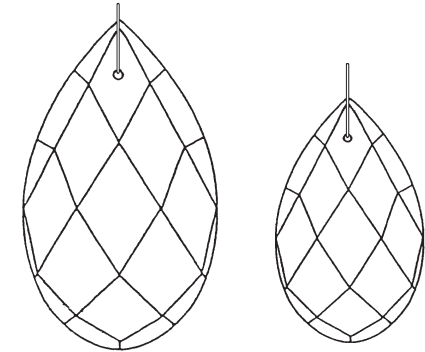

SCHONBEK

1870

NOUVEAU RENAISSANCE RN3892- ___ H

THIS DESIGN IS THE PROPRIETARY TRADE DRESS/TRADEMARK OF SWAROVSKI LIGHTING, LTD.

18 Lights
Diameter: 40"
Body Length: 27-1/2"
Hanging Weight: 51 lbs.

SCHONBEK

1870

MAX 60 W	110-120 V						

SCHONBEK® is a member of the Swarovski group.

All electrical components must be installed by a licensed electrician in accordance with the National Electric Code and the appropriate local electrical codes.

WARNING: THIS LUMINAIRE MUST BE MOUNTED OR SUPPORTED INDEPENDENTLY OF AN OUTLET BOX.

Crystal Set 3 in Black

SET 1

N4001
3-1/2"
89mm

N4014
2-1/2"
63mm

SET 2

N4000
3"
76mm

N4001
3-1/2"
89mm

N4015
2-1/2"
63mm

SET 3

N4001
3-1/2"
89mm

N4004
3"
76mm

19

You will need 18 - B10
25 Watts Recommended
60 Watts Max

Install bulbs and be sure
to test fixture **BEFORE**
trimming.

1 X  : 400/16-**