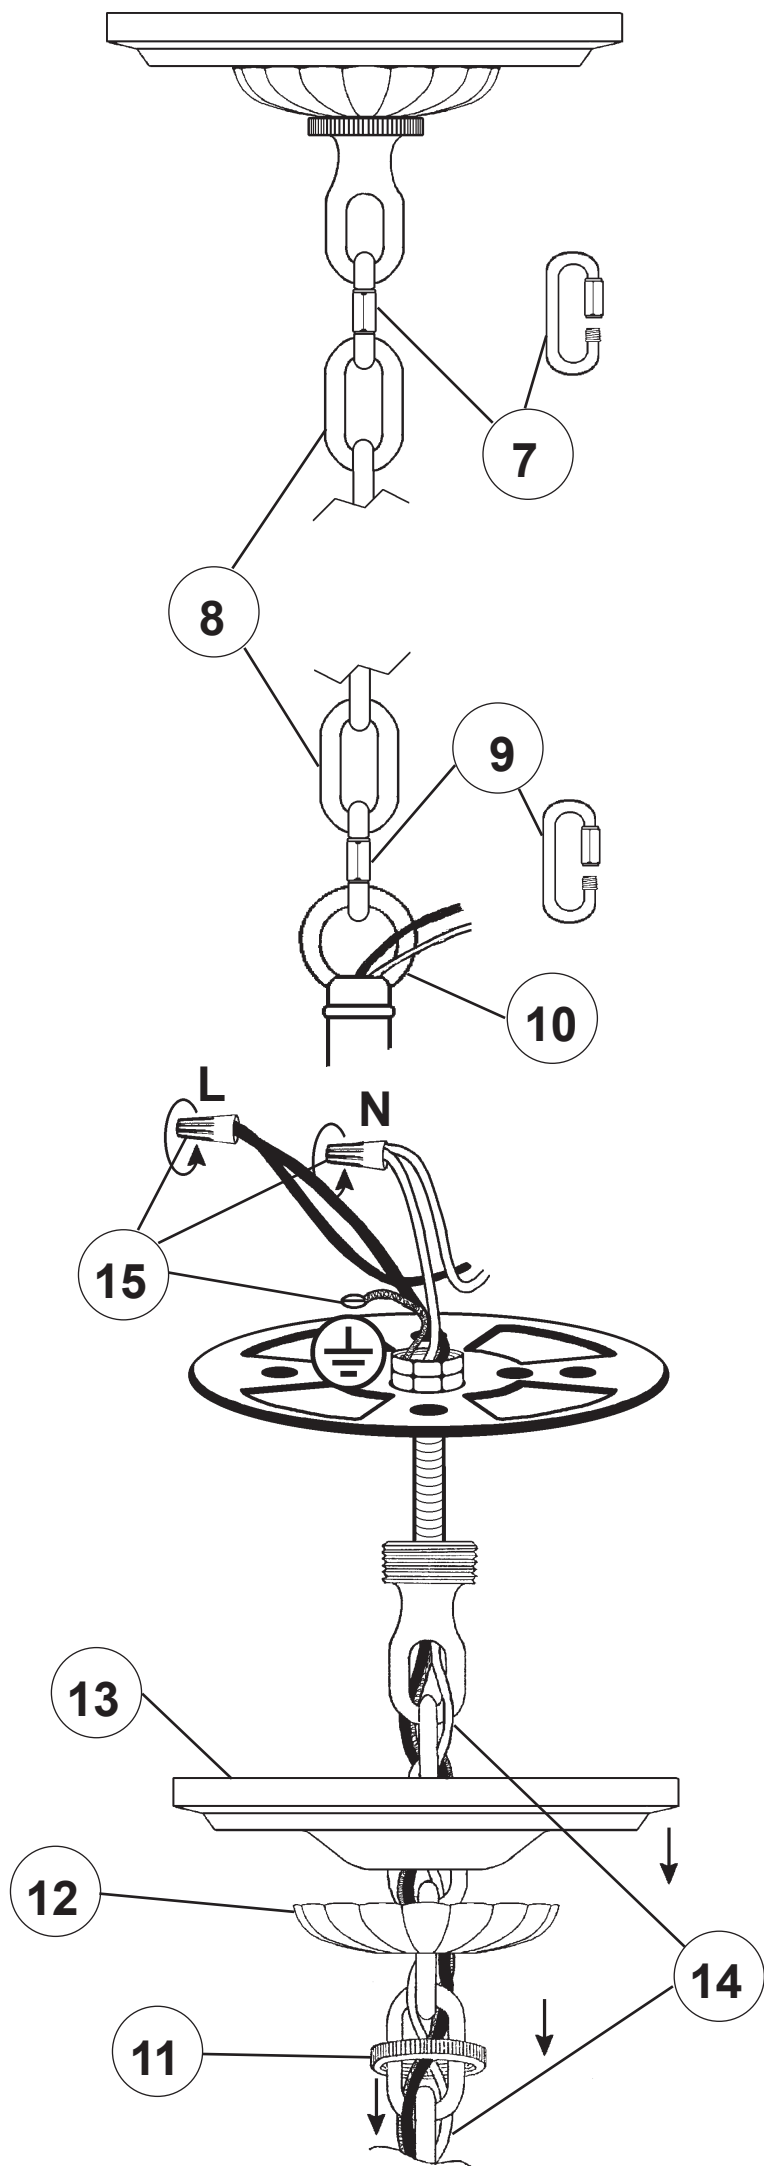

SCHONBEK

1870

NOUVEAU RENAISSANCE RN3892- ___ H

THIS DESIGN IS THE PROPRIETARY TRADE DRESS/TRADEMARK OF SWAROVSKI LIGHTING, LTD.

18 Lights
Diameter: 40"
Body Length: 27-1/2"
Hanging Weight: 51 lbs.

SCHONBEK

WARNING: THIS LUMINAIRE MUST BE MOUNTED OR SUPPORTED INDEPENDENTLY OF AN OUTLET BOX.

Crystal Set 3 in Black

SET 1

N4001
3-1/2"
89mm

N4014
2-1/2"
63mm

SET 2

N4000
3"
76mm

N4001
3-1/2"
89mm

N4015
2-1/2"
63mm

SET 3

N4001
3-1/2"
89mm

N4004
3"
76mm

19

You will need 18 - B10
25 Watts Recommended
60 Watts Max

Install bulbs and be sure
to test fixture **BEFORE**
trimming.

1 X  : 400/16-**