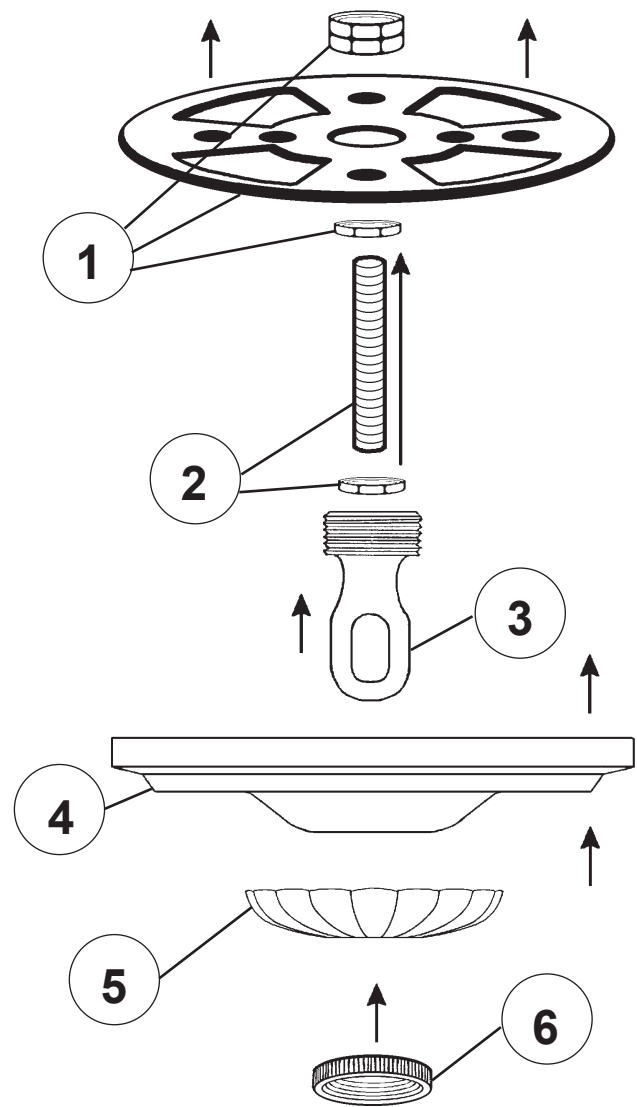

SCHONBEK

1870

NOUVEAU RENAISSANCE RN3892- ___ H

THIS DESIGN IS THE PROPRIETARY TRADE DRESS/TRADEMARK OF SWAROVSKI LIGHTING, LTD.

18 Lights
Diameter: 40"
Body Length: 27-1/2"
Hanging Weight: 51 lbs.

SCHONBEK

WARNING: THIS LUMINAIRE MUST BE MOUNTED OR SUPPORTED INDEPENDENTLY OF AN OUTLET BOX.

Crystal Set 3 in Black

SET 1

N4001
3-1/2"
89mm

N4014
2-1/2"
63mm

SET 2

N4000
3"
76mm

N4001
3-1/2"
89mm

N4015
2-1/2"
63mm

SET 3

N4001
3-1/2"
89mm

N4004
3"
76mm

19

You will need 18 - B10
25 Watts Recommended
60 Watts Max

Install bulbs and be sure
to test fixture **BEFORE**
trimming.

1 X  : 400/16-**