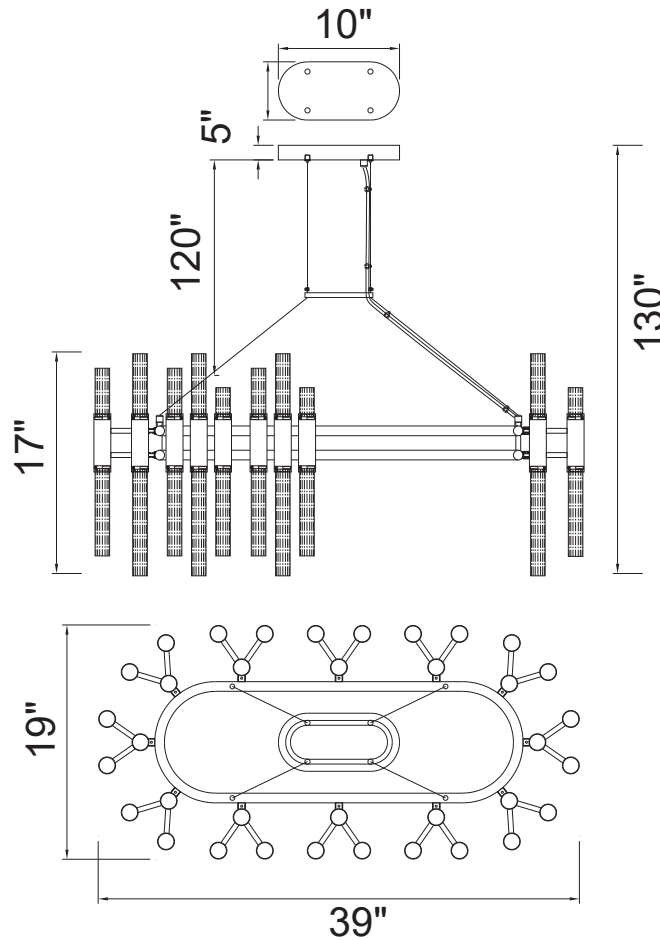

PROJECT: _____

FIXTURE TYPE: _____

LOCATION: _____

CONTACT/PHONE: _____

Item	1120P39-72-602
Collection	ORGUE
Finish	Satin Gold
Glass	Clear
Crystal	-----
Input	120V AC,60HZ,AC

Shade	-----
Length/Dia.	39"
Width/Ext.	19"
Height	17"
Maximum	130"
Lumens	-----

Light Source	LED G9
Bulb Info.	72×5W
Included	-----
Dimmable	Yes
Color	-----
Weight	