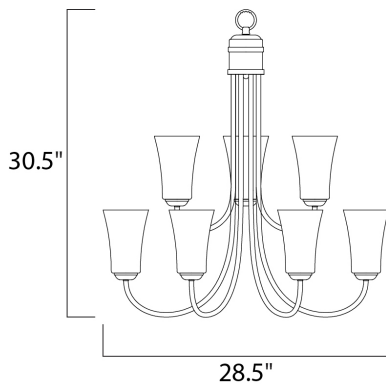

PRODUCT DESCRIPTION

Modern style at a competitive price will make this collection the next builder standard. Tall profile Frost glass shades adorn a minimalistic frame in your choice of Satin Nickel or Oil Rubbed Bronze.

MEASUREMENTS

DIMENSION : 28.5" L x 28.5" W x 30.5" H
 HANGING WEIGHT : 18.04 lb

LAMPING

INPUT VOLTAGE : 120V
 LUMENS : 0 Rated
 BULB : 9 x 60W Incandescent E26 Medium , 540W Total
 BULB INCLUDED : (Not Included)
 DIMMABLE : Yes