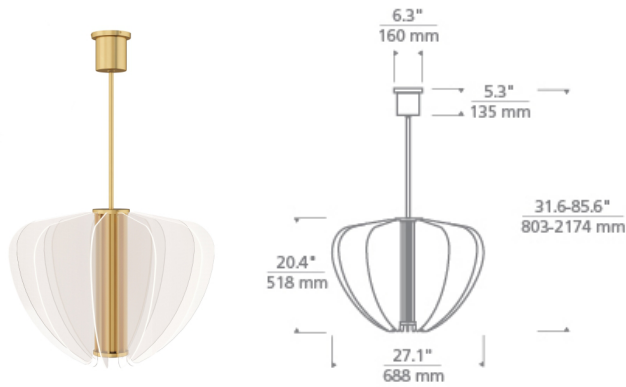

Nyra 28 Chandelier LED

DESCRIPTION

The Nyra 28 Chandelier by Tech Lighting is a stunning collection truly reflecting the essence of modern LED art. Nyra features light guide technology in geometrically shaped acrylic LED panels, producing an ample amount of general illumination. Offered in two beautiful finishes, Plated Brass and Nightshade Black, Nyra is designed with LED technology that provides energy efficiency for savings without sacrificing performance. Available in two sizes including 28" and a generously sized 42" diameter. For a coordinating look, also available as a 60" Linear Suspension and a smaller scale Low-Voltage Pendant. Includes 59.4 watts, 4440 total delivered lumens, 3000K LED modules. Dimmable with most LED compatible ELV dimmers. Ships with (4) 12" and (2) 6" rigid stems in coordinating finish. Can be installed on a sloped ceiling up to 20°. 120V-277V.

INSTALLATION

This product can mount to either a 4" square electrical box with round plaster ring or an octagon electrical box.

WEIGHT

31-31lb / 14.06-14.06kg ±

plated brass nightshade black nightshade black
3/4 view

ORDERING INFORMATION

700NYR	SHAPE OR SIZE	FINISH	LAMP
28	28" DIAMETER	B NIGHTSHADE BLACK BRPLATED BRASS	-LED930 INTEGRATED LED 90 CRI 3000K 120V-277V UNV

700 NYR

FIXTURE: _____

TYPE: _____

JOB NAME: _____

NOTES: _____