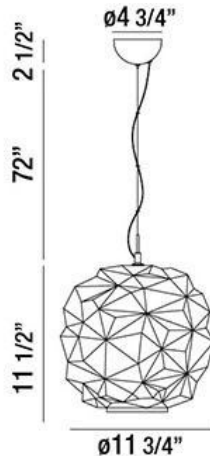

## STUDIO, 12" ROUND PENDANT

### PRODUCT DETAILS

No.	:	26249-032
Product Color	:	CHROME
Product Material	:	METAL
Shade / Accent Colour	:	CHROME
Shade / Accent Material	:	FACETED GLASS
Diameter	:	11.75"
Height	:	11.5"
Overall Height	:	86"
Weight	:	5.7lbs

### TECHNICAL DETAILS

Light Direction	:	Down
Hanging Support Type	:	AIRCRAFT CABLE
Hanging Support Length	:	72"
Canopy / Backplate Height	:	2.5"
Canopy / Backplate Dia.	:	4.75"
Adjustable Lamp Head	:	No
Approval	:	