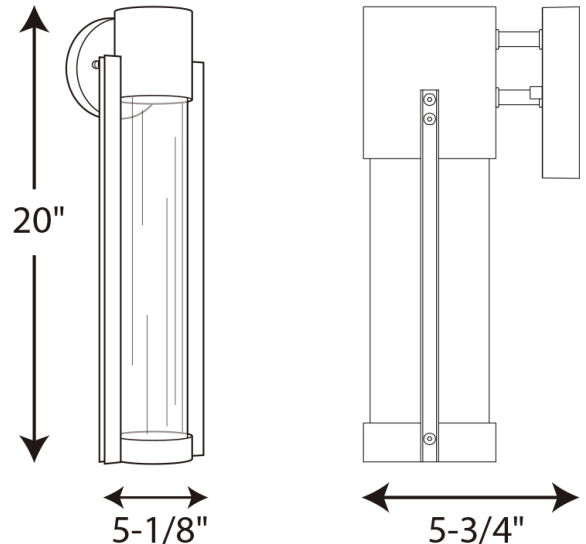

## Description:

A modern medium outdoor LED sconce with an architectural-inspired open linear frame and clear glass diffuser. Finished in Satin White.

## Specifications:

- Clear glass Diffuser
- A modern outdoor LED sconce.
- LED source provides energy efficient source with low maintenance and cost savings benefits
- Features an architectural-inspired open linear frame and clear glass diffuser
- Finished in Satin White
- 624 lumens 66 lumens/watt per module (source)
- 3000K color temperature, 90+ CRI.
- Meets California Title 24 - JA8 - 2016.
- Dimmable to 10% brightness (See Dimming Notes)
- Back plate covers a standard 4" recessed outlet box: 4.75 in W., 1 in ht., 4.75 in depth
- Mounting strap for outlet box included
- 6 in of wire supplied

## Dimensions:

Width: 5-1/8 in  
 Height: 20 in  
 Depth: 5-3/4 in  
 H/CTR: 2-1/4 in

Clear glass Diffuser  
 Width: 3-1/8 in  
 Height: 16-5/16 in