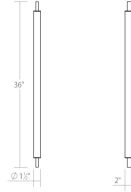

Project:

Keel LED Bath Bar Spec Sheet

SKU: 3833.03 Learn more at:
<https://sonnemanlight.com/keel-led-bath-bar>

Description: A classically minimalist approach to functionality with its architectural sleekness. Keels Bath Bar is dramatically functional and modern. In addition to this Bath Bar, Keel is also available as a free-standing [Floor Lamp](#), suspended as a [Pendant](#), and wall-mounted as a [Wall Lamp](#). These crisply intersecting forms bring multiple lighting applications to the task with architectural precision.

An [Optional Wall Plate Kit](#) is available for Keel Bath Bars.

Type #:

Dimensions

Height:	1.5"
Width:	36"
Extends:	2"
Minimum Extension:	2"
Maximum Extension:	2"
Size:	36"
Canopy/Backplate/Base Width:	36
Canopy/Backplate/Base Height:	1.5