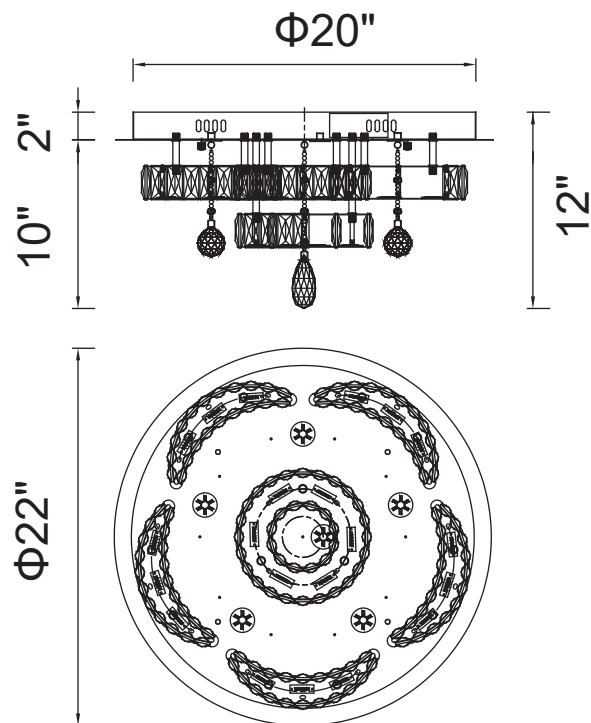

PROJECT: _____

FIXTURE TYPE: _____

LOCATION: _____

CONTACT/PHONE: _____

Item	5644C22ST-R
Collection	CASCATA
Finish	Stainless Steel
Glass	-----
Crystal	Clear
Input	120V AC,60HZ,AC

Shade	-----
Length/Dia.	22"
Width/Ext.	-----
Height	12"
Maximum	-----
Lumens	1300

Light Source	LED
Bulb Info.	39W
Included	-----
Dimmable	Yes
Color	4000K
Weight	