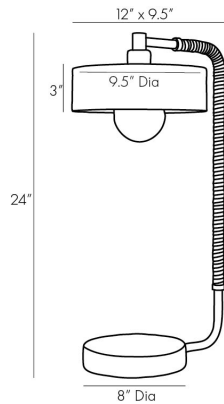

ARTERIOS

AARON LAMP

49735
 H: 24 IN, W: 9.5 IN, D: 12 IN
 Antique Brass, Cream Leather, White
 Marble
 Contract Suitable As Is

This contemporary lamp possesses modern sensibility defined by a sleek style and masterly materials. An antique brass steel frame wrapped in cream-colored leather seamlessly blends into a circular white marble base—a beautiful balance between natural and refined elements. The taupe cloth cord features a dimmable switch to create an ambiance that suits you. A heritage brass metal drum shade tops this modish luminescent. Marble will vary.

APPEARANCE

Material	Heritage Brass
Finish	Marble, Steel
Finish Will Vary	Antique Brass, Heritage Brass, White
Top Coat/Sealant	true
	false

DIMENSIONS

Shade	9.50
Base	Side: 3 IN
Foot Print	H: 1.5 IN, Dia: 8.00 IN
	Dia: 8.00 IN

WIRING

Rating	Indoor Only
Certification Note	BLACK CORD WILL BE VISABLE
Tilt Test	10 Degrees - AU
Cord	8 FT, Back of Lamp Base, SPT-2, Taupe Fabric
Socket	1, Type A - E26, White
Switch	Full Range Dimmer, On Line
Maximum Watt	60
Voltage	110-120 V