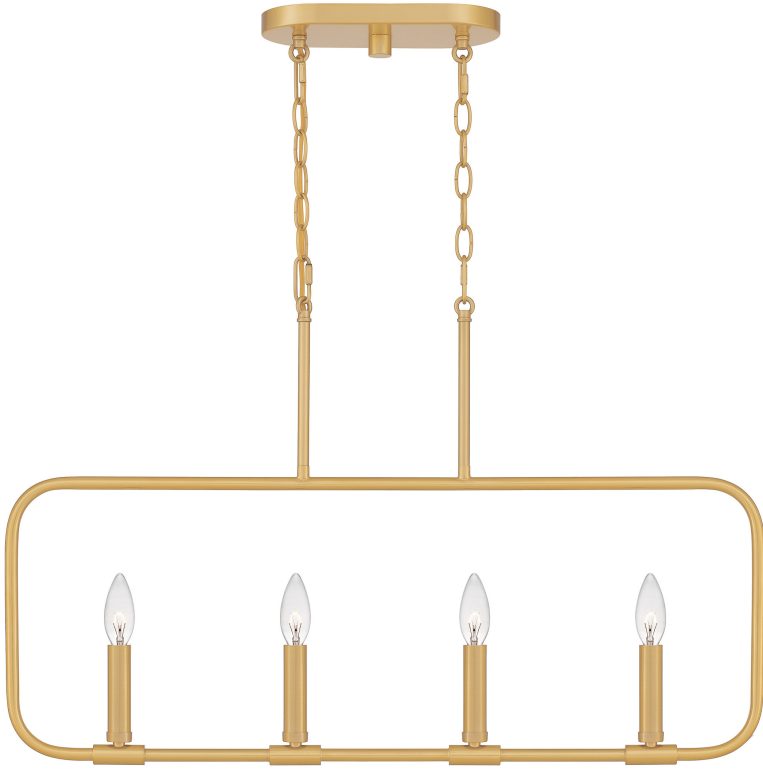

ABR432AB

Abner Island Light

Aged Brass

QUOIZEL
LIGHTING

DIMENSIONS

Dimensions: 32.00" W x 19.75" H x 1.25" D

Overall Height: 69.75"

Canopy Dimensions: 10.00"W x 0.75"D

Chain/Downrod Length: 4'

Weight: 6.14 lbs

DETAILS

Material: Steel

LAMPING

Light Source: Incandescent

Bulb Included: No

Bulb Type: Candelabra Base

Bulb Quantity: 4

Watts per Bulb: 60

ELECTRICAL

Dimmable: Yes

Voltage: 120v

Wire Length: 8'

INSTALLATION

Location Rating: Damp