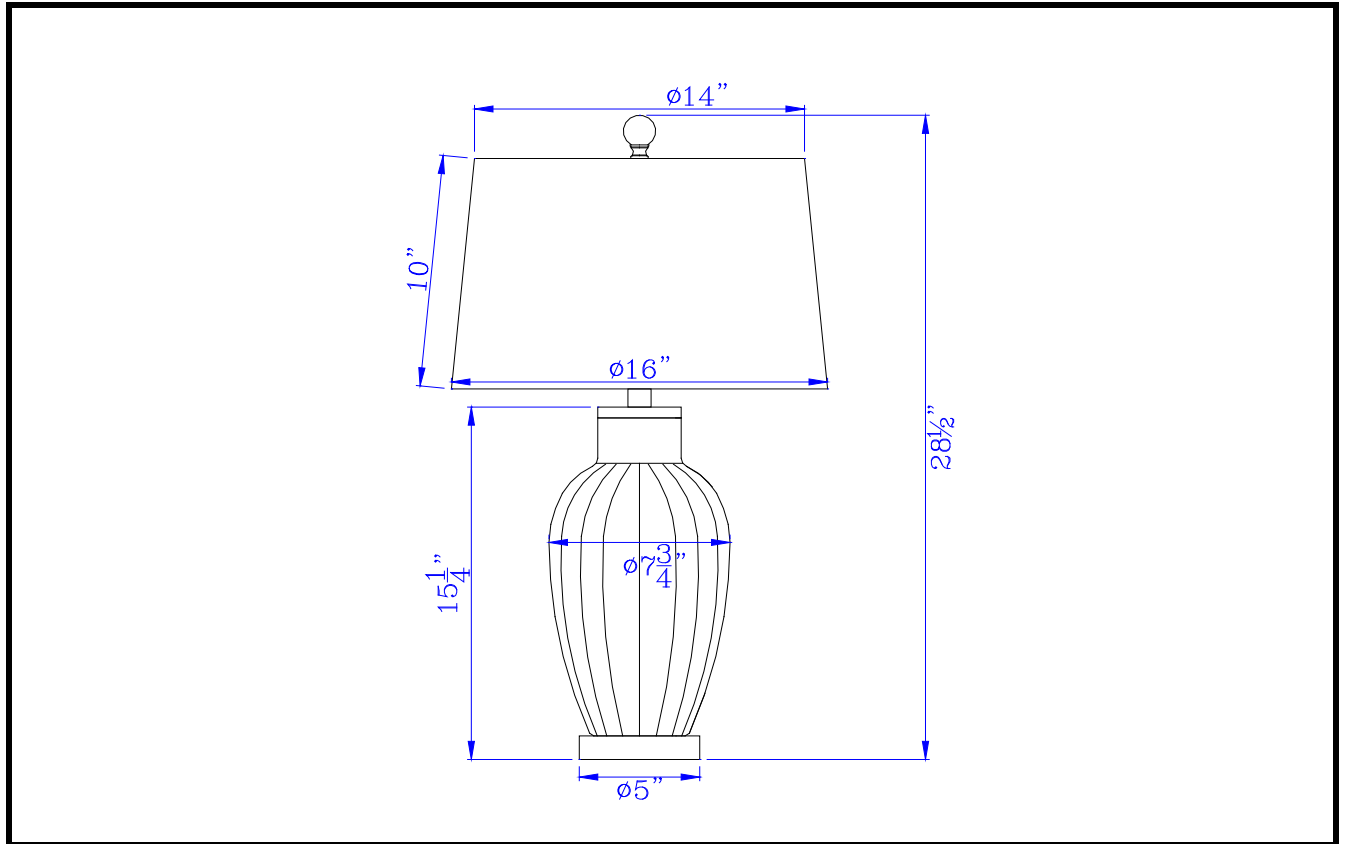

- Model No:** BO-2880TB-2
- Description:** Rovigo glass table lamp with hardback fabric shade (sold and priced as pairs)
- Material:** Art glass
- Finish :** Ivory
- Height:** 28 1/2"
- Reach/Depth:** 16"
- Base Width:** 5"
- Wattage :** 150W
- Socket :** Medium Base (E26)
- Switch:** 3-Way
- Bulb:** Incandescent, CFL
- Wire Length:** 6'
- Wire Color:** Clear
- Shade No:**
- Material:** Fabric
- Shade size:** 14"x16"x10"