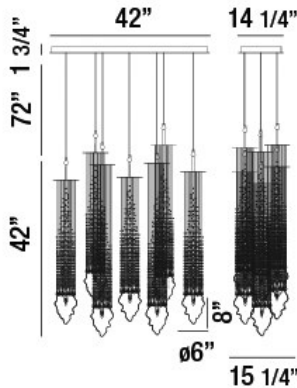

CASCATA, 42" OVAL CHANDELIER

PRODUCT DETAILS

No.	:	33748-016
Product Color	:	POLISHED GOLD
Product Material	:	METAL
Shade / Accent Colour	:	AMBER
Shade / Accent Material	:	HAND-BLOWN GLASS/CRYSTAL BEADING
Length	:	42"
Width	:	15.25"
Height	:	42"
Overall Height	:	115.75"
Weight	:	37.4lbs
Shade Diameter	:	6"

LIGHT SOURCE DETAILS

Number of Bulbs	:	7
Light Source	:	Halogen
Light Source Type	:	G9
Input Voltage	:	120V
Bulb Voltage	:	120V
Socket Type	:	G9
Wattage	:	40W
Total Wattage	:	280W
Bulb Included	:	Yes
Dimmable	:	Yes

Options Available

ITEM NO.	FINISH	SHADE
33748-016	POLISHED GOLD	AMBER

TECHNICAL DETAILS

Hanging Support Type	:	WIRE
Hanging Support Length	:	72"
Canopy / Backplate Length	:	42"
Canopy / Backplate Height	:	1.75"
Canopy / Backplate Width	:	14.75"
Location	:	DRY
Approval	:	