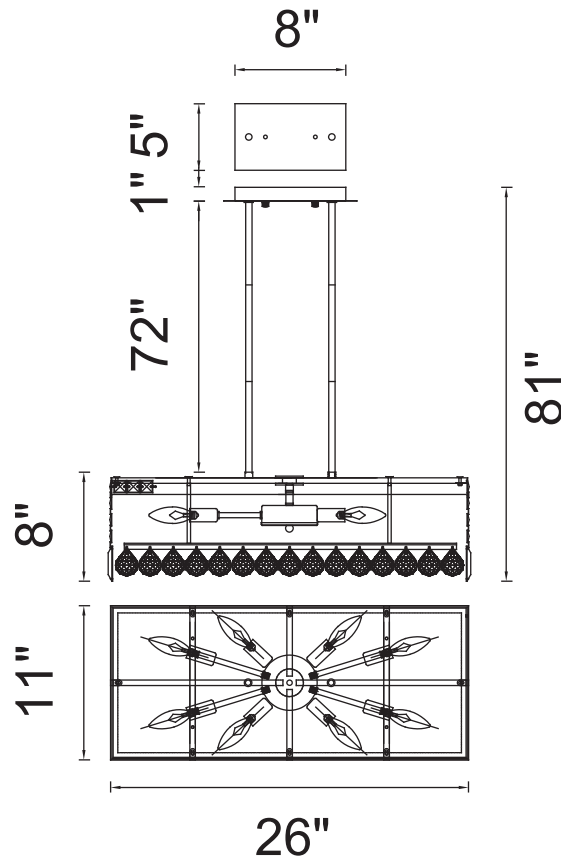

PROJECT: \_\_\_\_\_

FIXTURE TYPE: \_\_\_\_\_

LOCATION: \_\_\_\_\_

CONTACT/PHONE: \_\_\_\_\_

Item	8030P26C-RC
Collection	COLOSSEUM
Finish	Chrome
Glass	-----
Crystal	Clear
Input	120V AC,60HZ,AC

Shade	-----
Length/Dia.	26"
Width/Ext.	11"
Height	8"
Maximum	81"
Lumens	-----

Light Source	E12
Bulb Info.	8×60W
Included	-----
Dimmable	Yes
Color	-----
Weight	