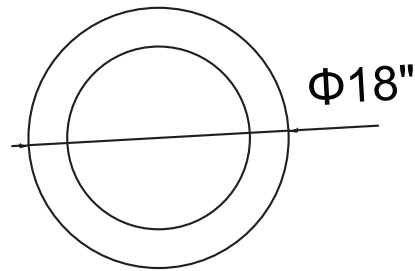

PROJECT: \_\_\_\_\_

FIXTURE TYPE: \_\_\_\_\_

LOCATION: \_\_\_\_\_

CONTACT/PHONE: \_\_\_\_\_

Item	7103C18-1-104
Collection	ARENAL
Finish	White
Glass	-----
Crystal	-----
Input	120V AC,60HZ,AC

Shade	-----
Length/Dia.	18"
Width/Ext.	-----
Height	5"
Maximum	5"
Lumens	1300

Light Source	LED
Bulb Info.	25W
Included	-----
Dimmable	Yes
Color	3000K
Weight	