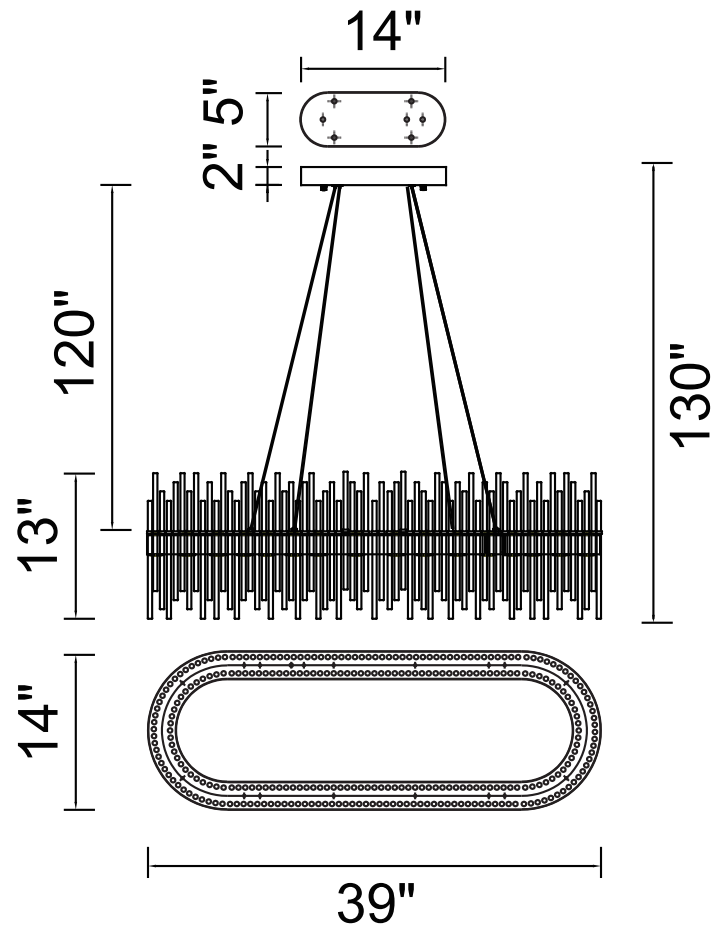

PROJECT: _____

FIXTURE TYPE: _____

LOCATION: _____

CONTACT/PHONE: _____

Item	1063P39-169-RC
Collection	GENEVIEVE
Finish	Medallion Gold
Glass	-----
Crystal	Clear
Input	120V AC,60HZ,AC

Shade	-----
Length/Dia.	39"
Width/Ext.	14"
Height	13"
Maximum	130"
Lumens	3380

Light Source	LED
Bulb Info.	65W
Included	-----
Dimmable	Yes
Color	3000K
Weight	22.8KG