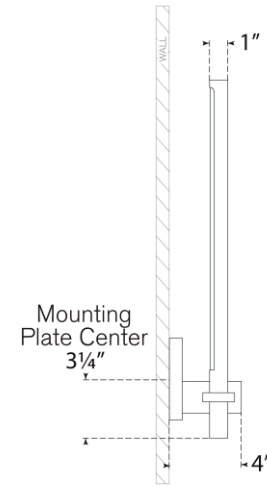

TEAR SHEET

Axis Medium Two Arm Sconce

Item # KW 2739BZ

Designer: Kelly Wearstler

Height: 19.75"

Width: 9.75"

Extension: 4"

Backplate: 4.5" Square

Finishes: AB, BZ, PN

Socket: Dedicated LED

Wattage: 18w (2100lm)

Weight: 5 Pounds

Top View

Side View

Front View