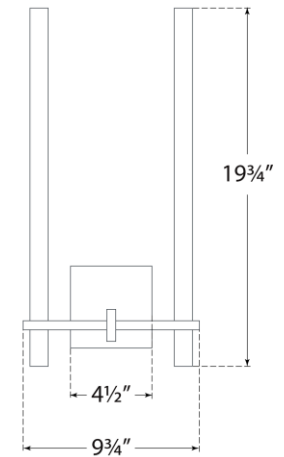

TEAR SHEET

Axis Medium Two Arm Sconce

Item # KW 2739BZ

Designer: Kelly Wearstler

Height: 19.75"

Width: 9.75"

Extension: 4"

Backplate: 4.5" Square

Finishes: AB, BZ, PN

Socket: Dedicated LED

Wattage: 18w (2100lm)

Weight: 5 Pounds

Top View

Side View

Front View