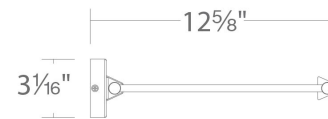

PL-LED23-30