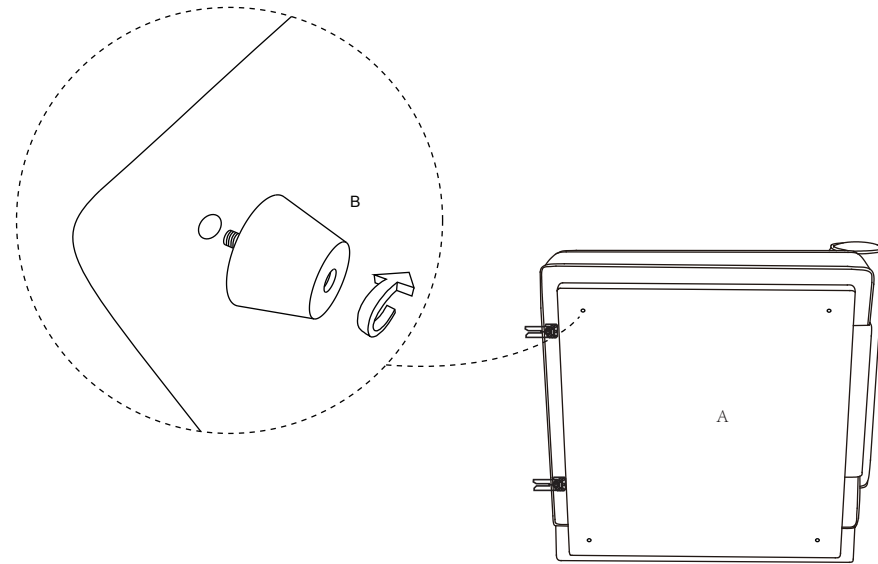

PARTS AND HARDWARE.

PARTS LIST

No.	DESCRIPTION	IMAGE	Q'TY
A	BODY		1
B	PLASTIC LEGS		4

STEP 1.