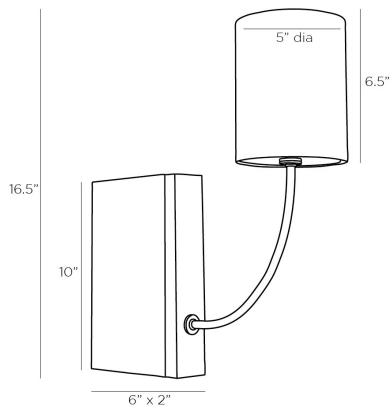

ARTERIOS

FLYNN SCONCE

49114
H: 16.5 IN, W: 5 IN, D: 16 IN
White Alabaster
Contract Suitable As Is

The Flynn effortlessly adds style and function to a wall space. An antique brass steel foundation is matched with a white alabaster face that presents an arched arm topped with a white linen shade. A keyhole for mounting resides on the back, though this sconce can also double as a bookend on a shelf thanks to its plug-in corded design. Alabaster will vary.

APPEARANCE

Material	Alabaster, Linen, Steel
Finish	Antique Brass, White
Finish Will Vary	true
Top Coat/Sealant	true

DIMENSIONS

Base	H: 10 IN, W: 2 IN, D: 6 IN
Mount	H: 10 IN, W: 2 IN

WIRING

Rating	Indoor Only
Cord	10.5 FT, SPT-2, Taupe Fabric
Socket	1, Type B - E12, White
Switch	On Line, On/Off Rocker
Maximum Watt	40
Voltage	110-120 V

CERTIFICATIONS

Certifications	Mexico United States, Canada
----------------	---------------------------------

COMPLIANCY

UL/ETL	Yes
RoHS	true

SHIPPING

Product Weight	5.5 LBS
Gross Weight 1	8 LBS
Shipping Box 1	H: 14.46 IN, L: 34.46 IN, W: 50.96 IN