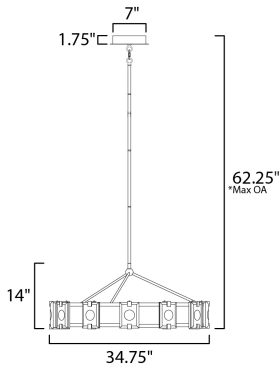

MEASUREMENTS

DIMENSION : 34.75" L x 34.75" W x 14" H
 MAX OAH : 62.25" OAH
 CANOPY : 7" W x 1.75" H x 7" L
 HANGING WEIGHT : 23.892 lb

LAMPING

INPUT VOLTAGE : 120-277V
 LUMENS : 4,060 Rated (2,830 Del.)
 BULB : 12 x 6W LED PCB Integrated , 72W Total
 BULB INCLUDED : (Integrated)
 DIMMABLE : ELV
 CRI : 90 CRI
 COLOR_TEMP : 3000K