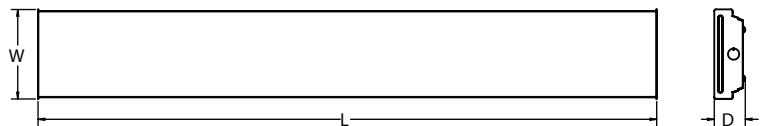

LED

Integrated LED modules capable of producing:
30W, 2500 source lumens
36W, 3000 source lumens
60W, 5000 source lumens
Adjustable color temperature (CCT), 3000K or 4000K
Rated for 50,000 hours, 90 CRI.