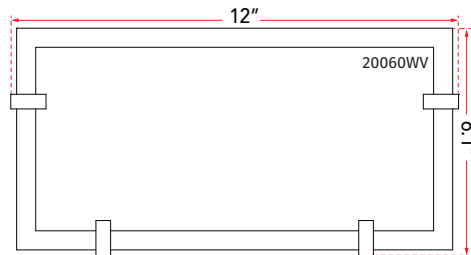

ABRA MODEL **20060WV-CH**

12" Frosted Flat Panel Glass Vanity-Wall Fixture with High Output Dimmable LED

FAMILY NAME **Matrix**

UPC **00858083007283**

Side Elevation

FIXTURE MATERIAL				FIXTURE DIMENSIONS IN INCHES										
Frame Material	Finishes Available	Diffuser Type	Diffuser Finish	Diameter	Height	o.a.h	Width	Length	Ext	Weight	ADA	Location	Rating	Compliance
Metal	CH-Chrome	Glass	Opal		6.1	6.1		12	1.6	3	Compliant	Wall Mount only	Damp Location	cETLus
LAMPING										Compatible Dimmers	Junction Box Type	SUPPLIED		
Lamp Type	Lamp qty	Wattage	Max Wattage	Base	Kelvin	CRI	Initial Lumen's	Delivered Lumen's	Voltage		Standard 4 x 4 Octagon Box			
LED	1	16w	16w	Solid State Module	3000k	90+	1360	952 estimated	120v					
SPECIAL NOTES														